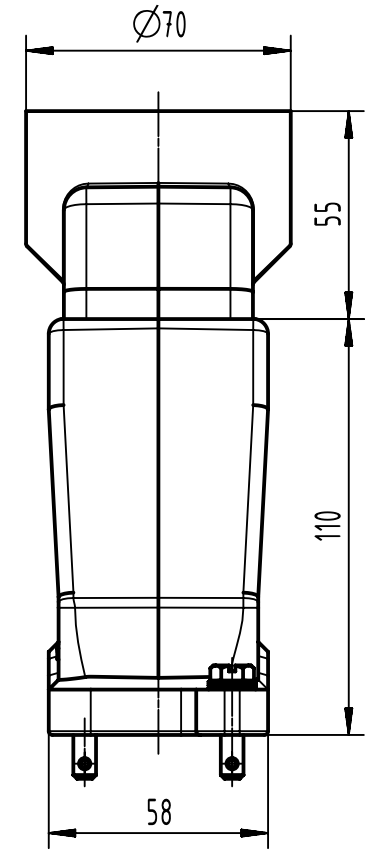

1 2 3 4 5 6

A

B

C

D

X (2:1)

	All Dimensions in mm Original Size DIN A4		Scale 1:2	Free size tol.		Ref.	
						Sub.	
	All rights reserved		Created by SPRENB	Inspected by GERB	Standardisation 302077	Date 2021-05-18	
	Department EL PD					State Final Release	
HARTING			Title Han 24HPR-gg-KV-M63			Doc-Key / ECM-Nr. 100201933/UGD/004/C 500000190688	
D-32339 Espelkamp			Type TB	Number 19 40 024 0410			
						Rev. C	Page 1/1