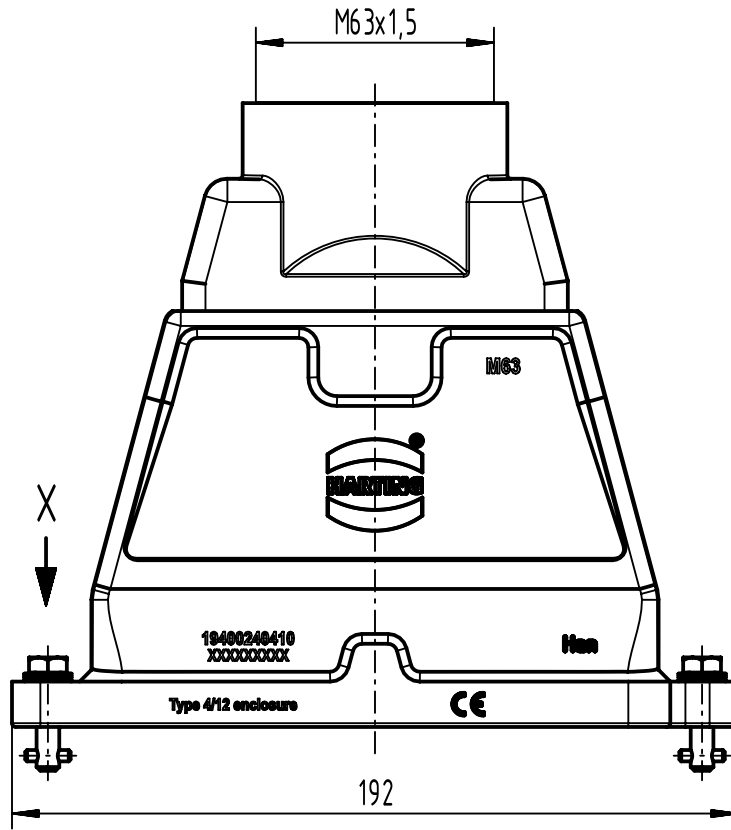

1 2 3 4 5 6

A

B

C

D

X (2:1)

	All Dimensions in mm Original Size DIN A4		Scale 1:2	Free size tol.		Ref.	
						Sub.	
	All rights reserved		Created by SPRENB	Inspected by GERB	Standardisation 302077	Date 2021-05-18	
	Department EL PD					State Final Release	
HARTING			Title Han 24HPR-gg-KV-M63			Doc-Key / ECM-Nr. 100201933/UGD/004/C 500000190688	
D-32339 Espelkamp			Type TB	Number 19 40 024 0410			
						Rev. C	Page 1/1