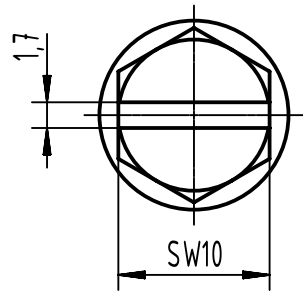

1 2 3 4 5 6

A

B

C

D

X (2:1)

	All Dimensions in mm Original Size DIN A4		Scale 1:2	Free size tol.		Ref.	
						Sub.	
	All rights reserved		Created by SPRENB	Inspected by GERB	Standardisation 302077	Date 2021-05-18	
	Department EL PD					State Final Release	
HARTING			Title Han 24HPR-gg-KV-M63			Doc-Key / ECM-Nr. 100201933/UGD/004/C 500000190688	
D-32339 Espelkamp			Type TB	Number 19 40 024 0410			
						Rev. C	Page 1/1