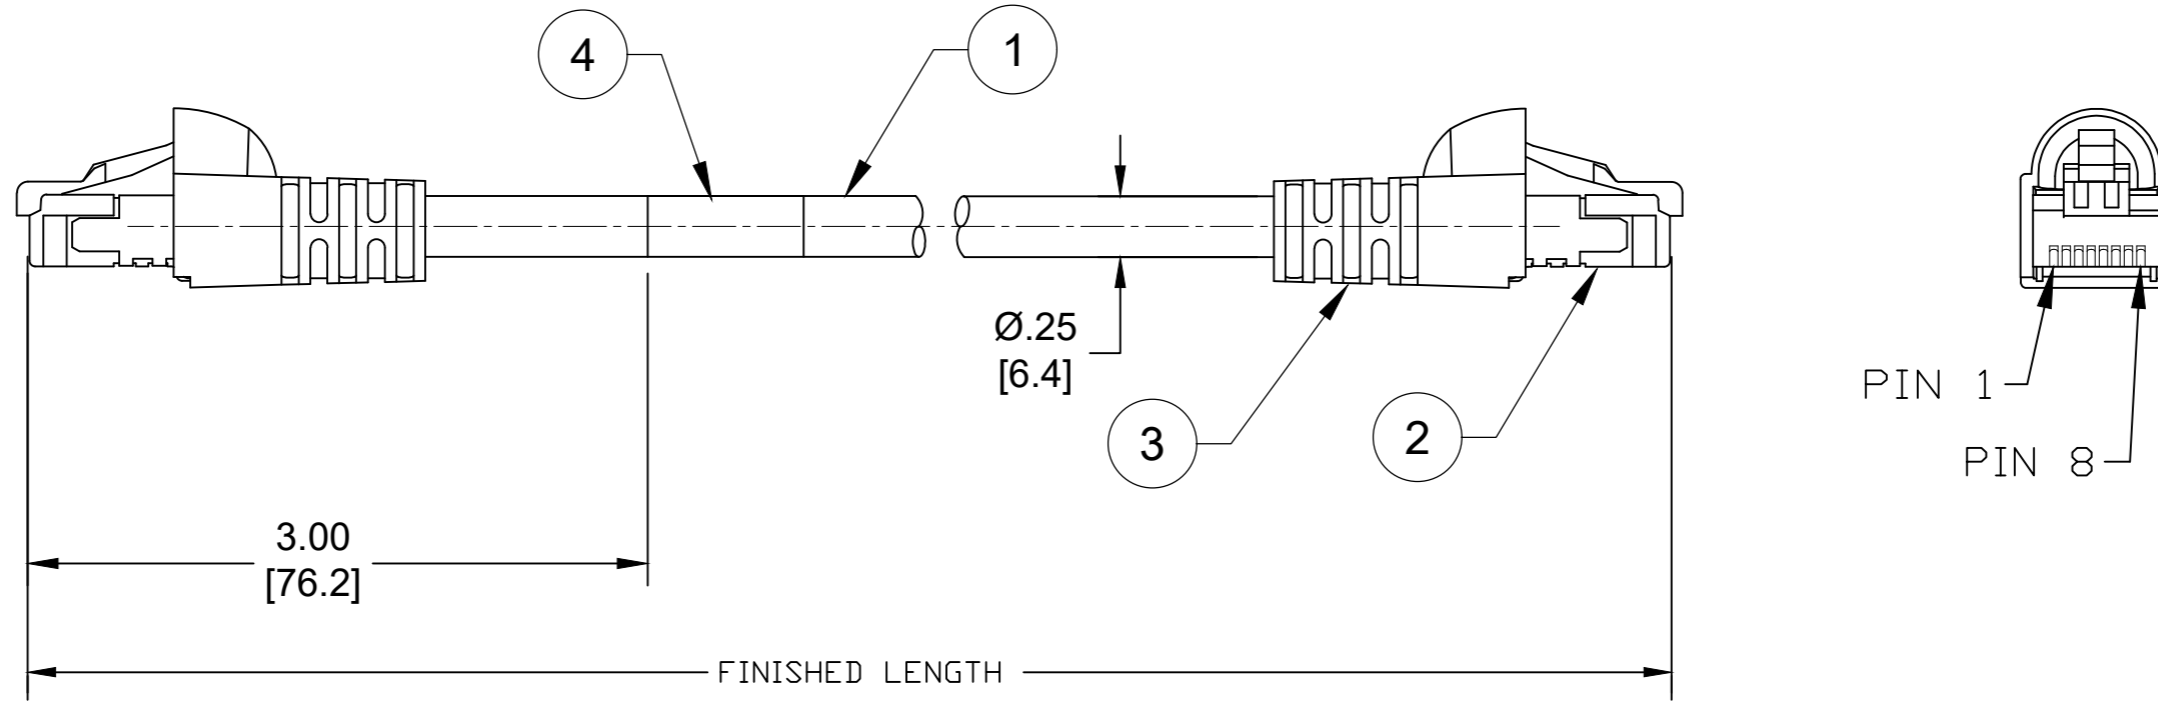

PART NO.	ENGINEERING NO.	FINISHED LENGTH
1201080009	E66A06002M005	0.5M [1FT 8IN]
1201080008	E66A06002M010	1.0M [3FT 3IN]
1201080007	E66A06002M020	2.0M [6FT 7IN]
1201080004	E66A06002M050	5.0M [16FT 5IN]
1300480034	E66A06002M100	10.0M [32FT 10IN]

PART NUMBER LEGEND

E66A06002M010

FINISHED LENGTH:
M005= 0.5 METER
M010= 1.0 METER
M100= 10.0 METERS

CABLE LENGTH TOLERANCES	
>.3M [1FT]:	+19mm-0 [+ .75in-0]
.3 - .9M [1 - 3FT]:	+44.5mm-0 [+1.75in-0]
.9 - 1.8M [3 - 6FT]:	+55.6mm-0 [+2.19in-0]
1.8 - 3.7M [6 - 12FT]:	+88.9mm-0 [+3.50in-0]
3.7 - 7.3M [12 - 24FT]:	+165.1mm-0 [+6.50in-0]
7.3-14.6M [24 - 48FT]:	+317.5mm-0 [+12.50in-0]
14.6 - 30.5M [48-100FT]:	+622.3mm-0 [+24.50in-0]
OVER 30M [100FT]:	+2% OF FINISHED LENGTH

NOTES:

- MATERIAL: AS NOTED
- FINISH: AS NOTED
- ELECTRICAL:
VOLTAGE: 125V DC
CURRENT: 1.5A
- ALL DIMS ARE FOR REFERENCE UNLESS TOLERANCED OR NOTED OTHERWISE

ITEM	DESCRIPTION	MATERIAL	FINISH
4	WRAP LABEL	VINYL	BLACK/WHITE
3	RJ45 BOOT (HOODED)	PVC	BLACK
2	RJ45 PLUG	PC/CU ALLOY	CLEAR/GOLD PLATED CONTACTS
1	CABLE, 2 PAIR, 24AWG	PVC JACKET	TEAL

(A1)

FUNCTIONAL SYMBOLS		THIS DRAWING CONTAINS INFORMATION THAT IS PROPRIETARY TO MOLEX ELECTRONIC TECHNOLOGIES, LLC AND SHOULD NOT BE USED WITHOUT WRITTEN PERMISSION		CURRENT REV DESC: LABEL COLOR WAS YELLOW	
$F_A=0$	DIMENSION UNITS	SCALE			
$F_C=0$	INCH/MM	1:1			
$F_P=0$	GENERAL TOLERANCES (UNLESS SPECIFIED)				
		mm	INCH		
	4 PLACES	±----	±----		
	3 PLACES	±----	±----		
	2 PLACES	±----	±----		
	1 PLACE	±----	±----		
	0 PLACES	±----	±----		
	ANGULAR TOL ± ---- °				
DRAFT WHERE APPLICABLE MUST REMAIN WITHIN DIMENSIONS		THIRD ANGLE PROJECTION	DRAWING	SERIES	
			B-SIZE	120108	
		EC NO: 694191		2022/02/01	
		DRWN: RSTONE		2022/02/02	
		CHK'D: CCHRSTKA		2022/02/04	
		APPR: BWOODMAN		2020/08/17	
		APPR: BWOODMAN		2020/08/27	
		INITIAL REVISION:			
		DRWN: RSTONE		2020/08/17	
		APPR: BWOODMAN		2020/08/27	
		DOCUMENT NUMBER		DOC TYPE/DOC PART/REVISION	
		1201080004		PSD 000 A1	
		MATERIAL NUMBER		CUSTOMER	