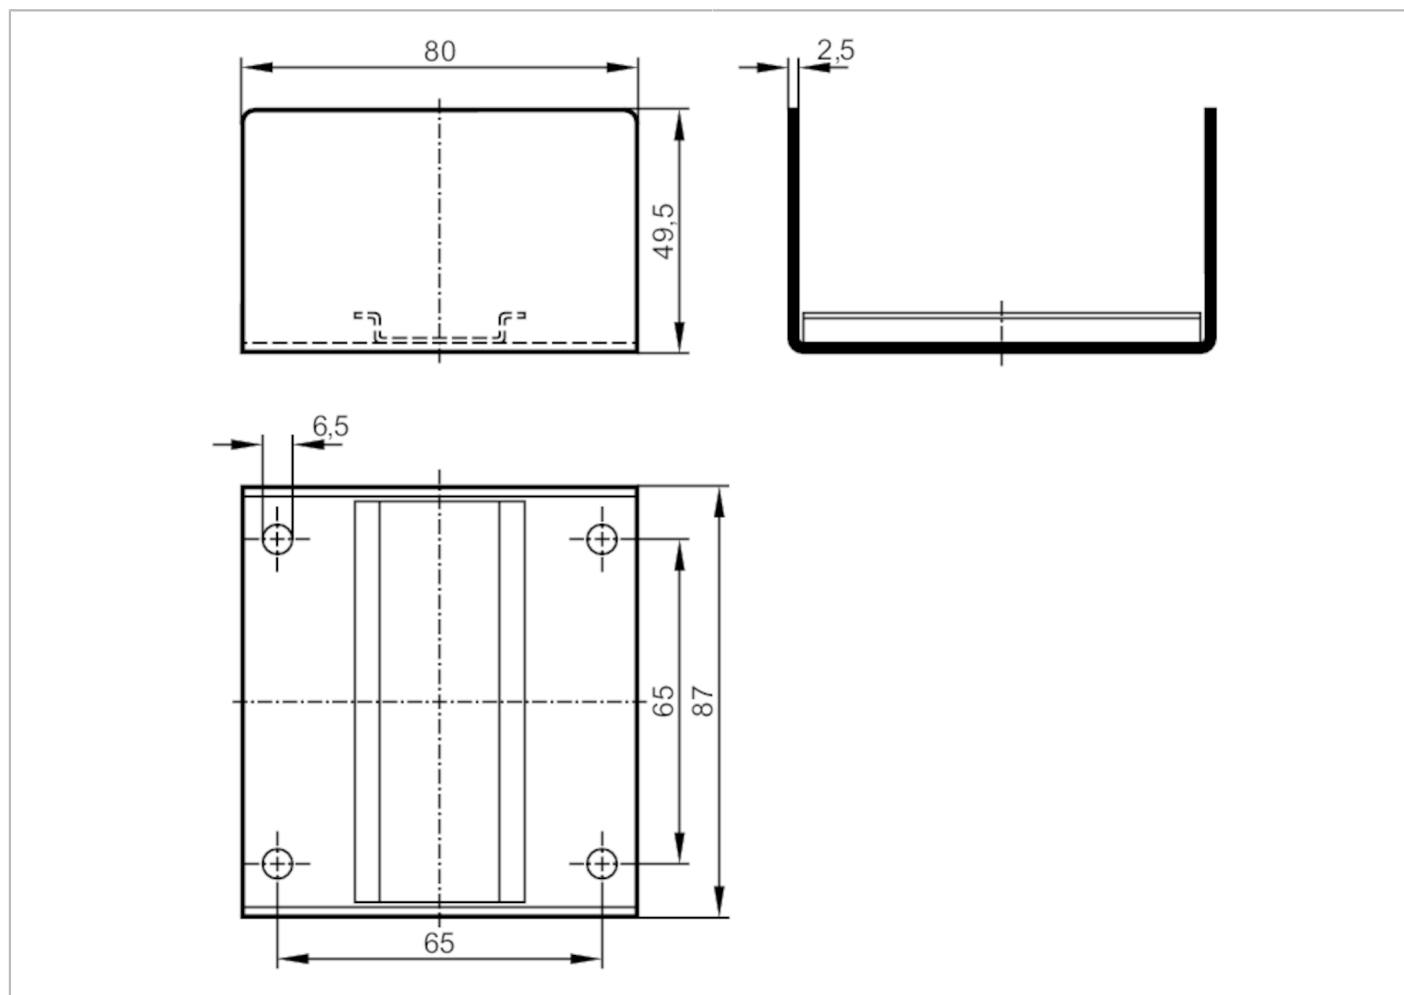

# E10730

## Mounting bracket

MOUNTING BRACKET IDC

### Mechanical data

Weight	[g]	317.1
Dimensions	[mm]	87 x 80 x 49.5
Materials		stainless steel (1.4305 / 303)