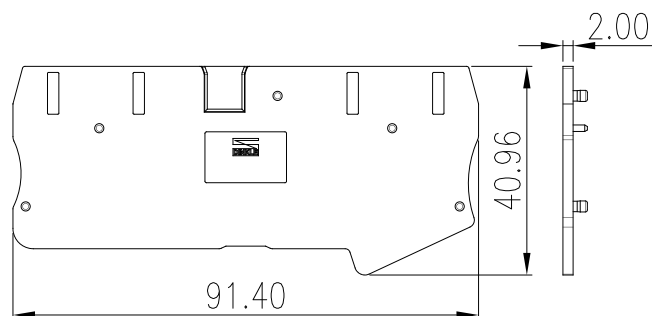

DP6C-TR

DIN Rail Terminal Blocks > Accessories

Specification

Product description	End cover
Color	Grey(default)
Material	PA
Inflammability class	UL94-V0
Compatible products	DP6-TR
Package	50 pcs / box