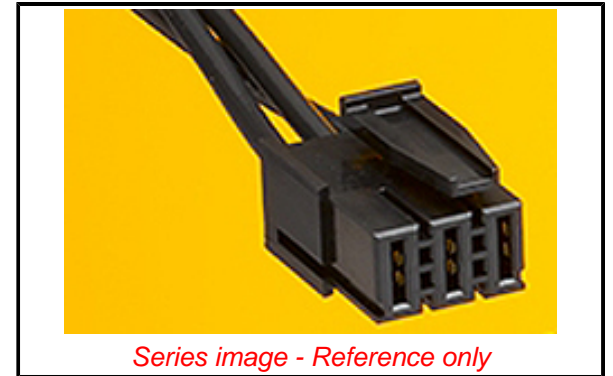

PLEASE CHECK WWW.MOLEX.COM FOR LATEST PART INFORMATION

Part Number: [0465861003](#)
Status: **Active**
Overview: [EXTreme Ten60Power High-Current Connector](#)
Description: [EXTreme Ten60Power 7.50mm Pitch Wire-to-Board Harness Kit,3 Circuits with TPA](#)

Documents:

[Drawing (PDF)](#) [RoHS Certificate of Compliance (PDF)](#)

Agency Certification

CSA LR19980
UL E29179

General

Product Family Crimp Housings
Series [46586](#)
Application Power, Wire-to-Board
Comments Includes housing and TPA
Overview [EXTreme Ten60Power High-Current Connector](#)
Product Name EXTreme Ten60Power
UPC 883906053383

Physical

Circuits (maximum) 3
Color - Resin Black
Flammability 94V-0
Gender Receptacle
Glow-Wire Capable No
Keying to Mating Part None
Lock to Mating Part Yes
Material - Resin Polyester
Net Weight 0.640/g
Number of Rows 1
Packaging Type Tray
Panel Mount No
Pitch - Mating Interface 7.50mm
Pitch - Termination Interface 7.50mm
Polarized to Mating Part Yes
Stackable No
Temperature Range - Operating -40° to +105°C

Material Info

Reference - Drawing Numbers

Sales Drawing SD-46586-003-001, SD-46586-103-001

Series image - Reference only

EU ELV

Not Relevant

EU RoHS

Compliant

REACH SVHC

Contained Per -
D(2021)4569-DC (8
July 2021)
Silicic acid (H₂Si₂O₅),
barium salt (1:1),
lead-
Dicyclohexyl-
phthalate
Phenanthrene
Benzo(ghi)perylene
Dibutyltin-dichloride
1,3-Propanesultone
Terphenyl,
hydrogenated
diisohexyl phthalate
Boric acid
Tris(4-nonylphenyl,
branched and linear)
phosphi
Fluoranthene
Pyrene
Diarsenic-trioxide
Diboron-trioxide
pyrochlore, antimony
lead yellow
Lead-dinitrate
Pentalead-tetraoxide-
sulphate
Trilead-dioxide-
phosphonate
Tetralead-trioxide-
sulphate
Dioxobis(stearato)trilead
Lead titanium
zirconium oxide
Cyanamide, lead(2+)
salt (1:1)
Cadmium Hydroxide

China RoHS