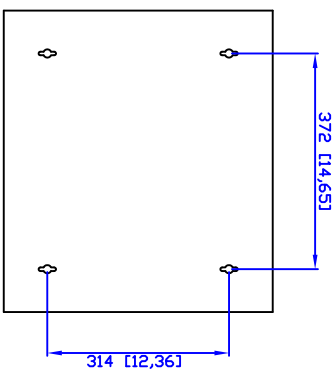

Front

side

back

Top

QUEST MANUFACTURING CO.
11200 NW 138 St., Medley, FL 33178
WWW.QuestManufacturing.net
TEL: 305-513-8583 FAX: 305-513-9875

ITEM NO. **EZ19-09-02**

Drawn By	Date	Material	C.R.S.	Scale
Checked By	Date	Unit	mm [inch]	
Approved By	Date	Surface Finish	Power Coat	1:1