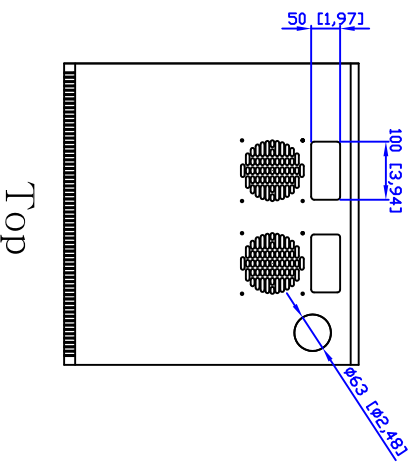

Front

side

back

Top

QUEST MANUFACTURING CO.
11200 NW 138 St., Medley, FL 33178
WWW.QuestManufacturing.net
TEL: 305-513-8583 FAX: 305-513-9875

ITEM NO. **EZ19-09-02**

Drawn By	Date	Material	C.R.S.	Scale
Checked By	Date	Unit	mm [inch]	
Approved By	Date	Surface Finish	Power Coat	1:1