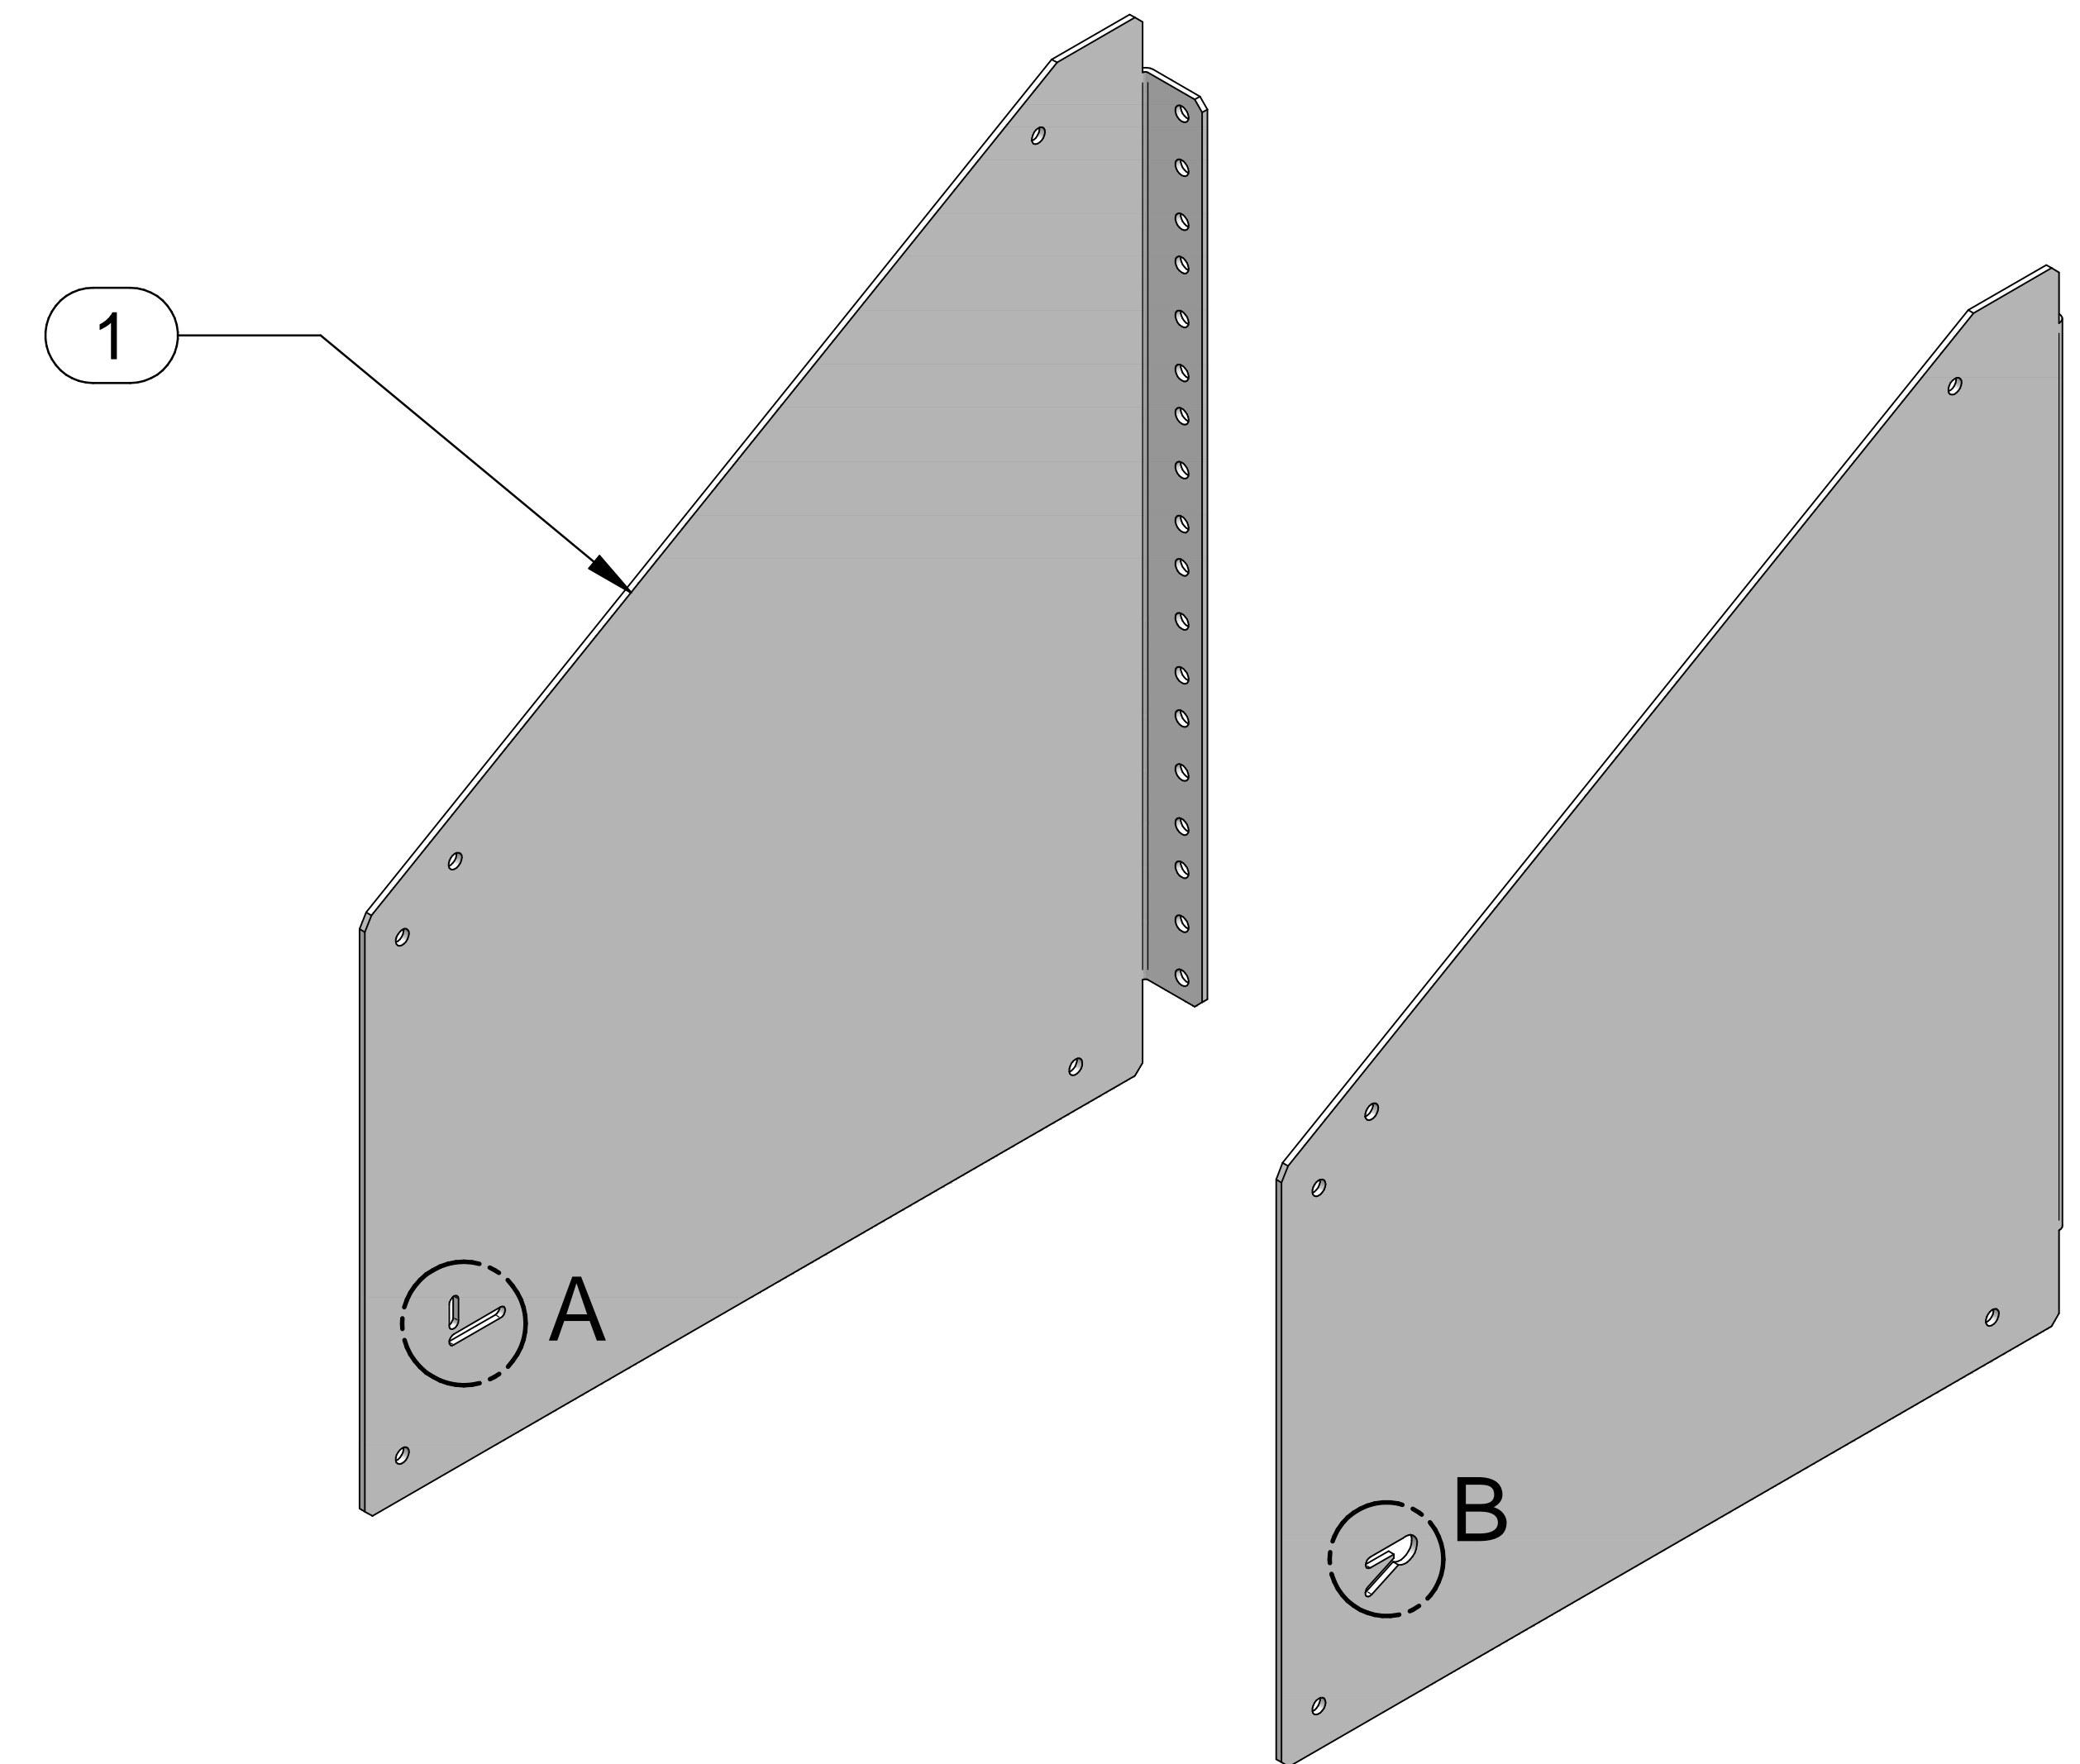

FRONT VIEW

SIDE VIEW

BOTTOM VIEW

ISOMETRIC VIEW

DETAIL A  
LEFT RAIL INDICATOR  
2:1

DETAIL B  
RIGHT RAIL INIDCATOR  
2:1

Item Number	Title	Quantity
1	HLP - FIXED 90/30 DEG. RAIL (6U)	1

PART NUMBERS