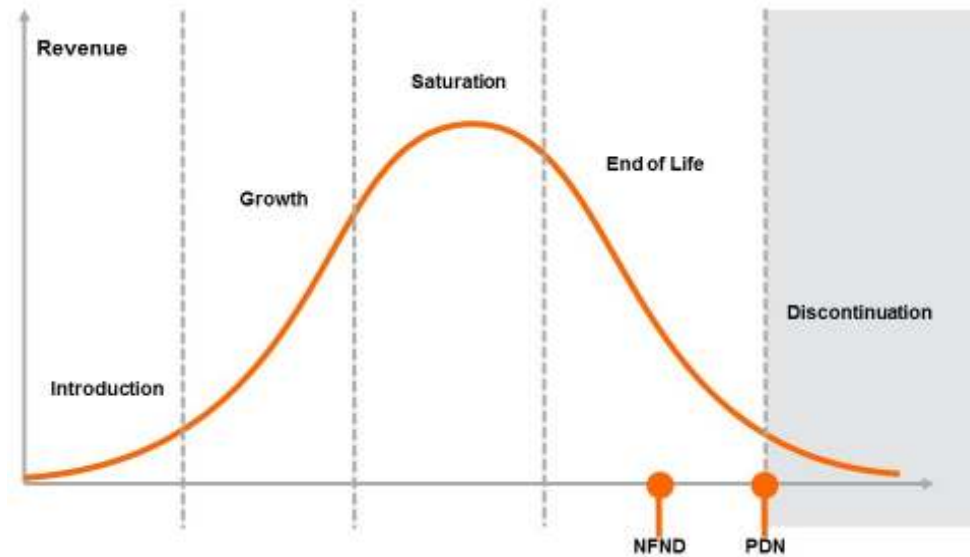

Light is OSRAM

Product Discontinuation (acc. JEDEC J-STD-048)
OS-PD-2018-089

17-Dec-2018

Last order:	15-Jun-2019
Last delivery:	15-Dec-2019
Reason:	Product streamline for DURIS S 8 GEN 2 (CRI70)

Please direct your feedback to your local Sales office.