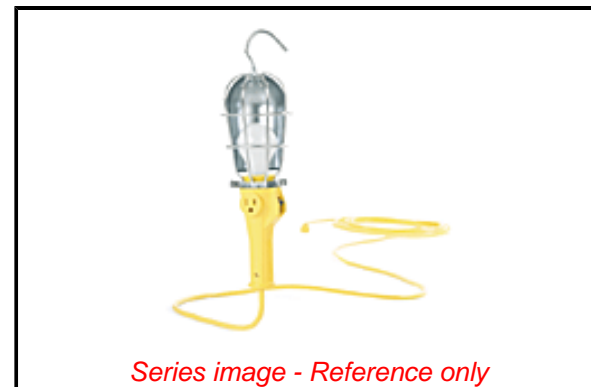

PLEASE CHECK WWW.MOLEX.COM FOR LATEST PART INFORMATION

Part Number: [1301020270](#)
Status: **Active**
Overview: [Hand Lamps](#)
Description: Safeway Phenolic Hand Lamp with 100W, Quick Open Guard, with Side Outlet, 7.62m (25.0') 16/3 SJTOW

Documents:

[RoHS Certificate of Compliance \(PDF\)](#) [Product Literature \(PDF\)](#)

Agency Certification

CSA LR85374

General

Product Family Portable Lighting
 Series [130102](#)
 Exclude SD Check Yes
 NEMA Configuration NEMA 5-15
 Outlet Side
 Overview [Hand Lamps](#)
 Product Literature Order No 987650-8053
 Product Name Safety Yellow
 Type Hand Lamps
 UPC 78678897177

Physical

Cord Length - Primary 7.62m (25.0')
 Cord Length - Secondary N/A
 Depth 101.60mm (4.000")
 Duty Commercial
 Guard Included Yes
 Guard Type Quick Open
 Height 381.00mm (15.000")
 Length N/A
 Material - Guard #8 Gauge Zinc-plated Steel
 Mounting Style Hand Held
 Packaging Type Carton
 Socket Construction N/A

Electrical

Bulb Type Incandescent
 Cord Type - Primary 16/3 SJTOW
 Lamp Type A21
 Lamp Wattage - Maximum 100W
 Lumens 1000
 On/Off Switch No
 Voltage (Fixture) - Maximum 240V

Material Info

Engineering Number 276UA163