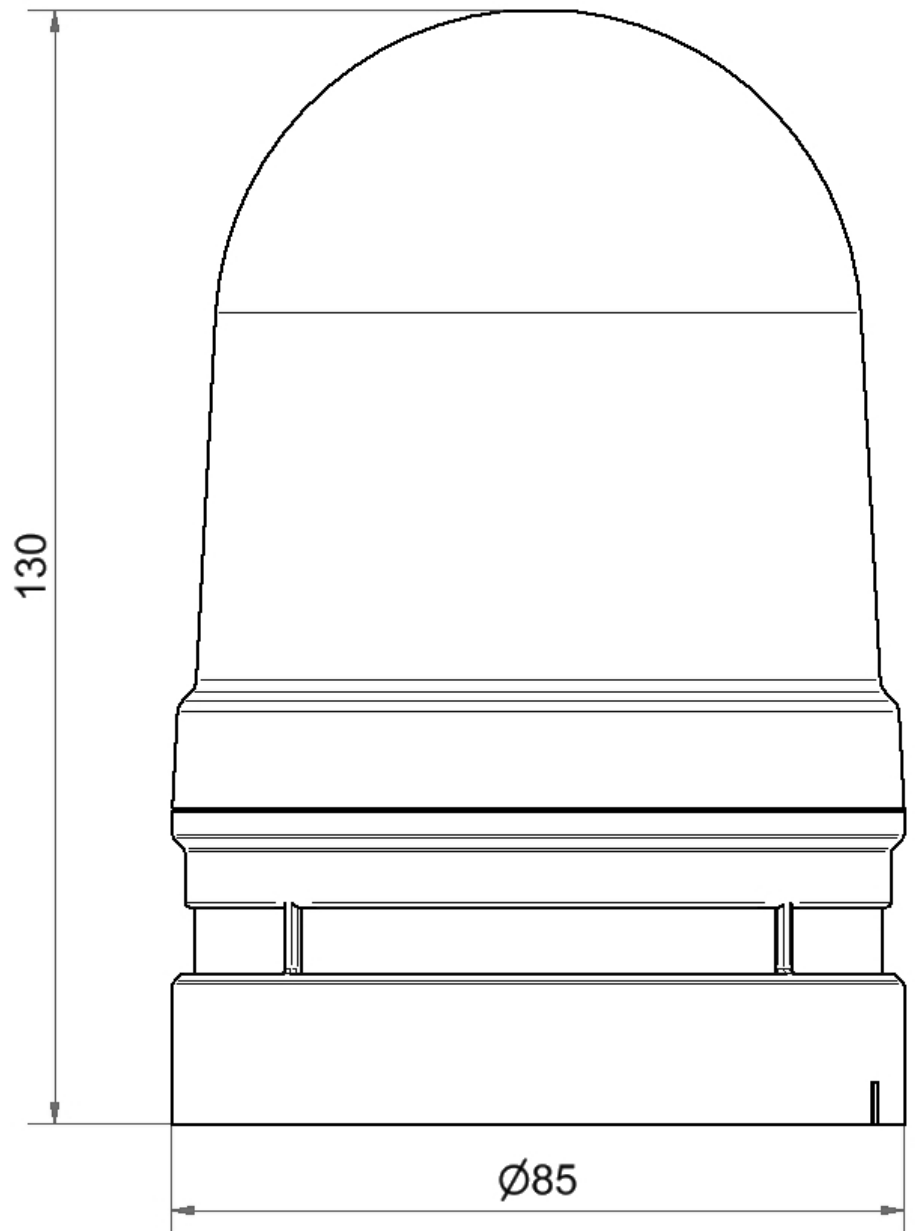

Midi / EvoSIGNAL

Midi TwinLIGHT Combi 12/24VAC/DC YE

DRAWING

For additional installation and mounting information, refer to the appropriate user guide at www.werma.com. This printed copy is for information only and is subject to alteration.