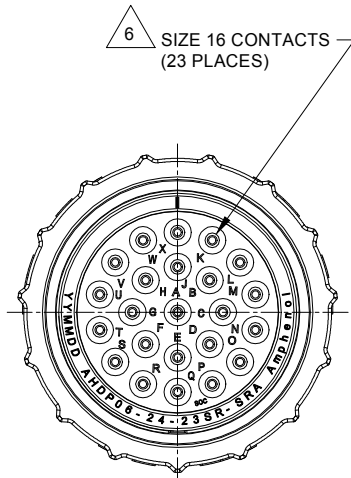

REVISIONS					
REV	ECO	DESCRIPTION	DATE	BY	APPR
A1	-	RELEASE NEW DRAWING	18MAY20	VITO	TOMMY
A2	-	MODIFY PRODUCT NAME	11AUG20	IAN	TOMMY

NOTES: UNLESS OTHERWISE SPECIFIED

- MATERIAL:  
HOUSING: THERMOPLASTIC; BLACK  
SEAL: SILICONE RUBBER
- MODIFICATIONS: SMOOTH RING ADAPTER (SRA);  
REDUCED DIA. WIRE SEAL
- SPECIFICATIONS:
  - OPERATING TEMPERATURE: -55°C TO +125°C.
  - DIELECTRIC WITHSTANDING VOLTAGE: LESS THAN 2 MILLIAMPS CURRENT LEAKAGE @ 1500 VOLTS AC.
  - INSULATION RESISTANCE: 1000 MEGOHM MIN @ 25°C.
  - MOISTURE RESISTANCE: IP67&IP69K ( MATED CONDITION ).
  - MATING CYCLE DURABILITY: 100 CYCLES
  - RoHS COMPLIANT
- MATING PART: AHDP04-24-23P\* (\* = SEAL TYPE )
- ALL DIMENSIONS ARE FOR REFERENCE USE ONLY.

6 CONTACT SIZE AND WIRE RANGE:

CONTACT SIZE	MIN. INSUL O.D.	MAX. INSUL O.D.	TYPICAL WIRE RANGE	CURRENT RATING
16	1.35 mm (.053in)	3.05 mm (.120 in)	14-20 AWG (2.0-0.5mm <sup>2</sup> )	13 AMPS

AHP06-24-23SR-SRA		REF:HDP26-24-23SE		
PART NUMBER		DESCRIPTION		ITEM
QUANTITY		MATERIALS LIST		
UNLESS OTHERWISE SPECIFIED		SIGNATURES		DATE
1) All dimensions are in metric(mm).		DRAWN: WANXIAO		11AUG20
2) Tolerances are as follows:		CHECKED: ORIONLI		12AUG20
1 PL DEC ±0.30		ENGINEER:		
2 PL DEC ±0.15		APPROVAL: TOMMYXIE		13AUG20
3 PL DEC ±0.08		CUSTOMER:		
3) Note reference =		THIS DRAWING IS SUPPLIED FOR INFORMATION ONLY. DESIGN FEATURES, SPECIFICATIONS AND PERFORMANCE DATA SHOWN HEREON ARE THE PROPERTY OF THE AMPHENOL CORPORATION. NO RIGHTS OF REPRODUCTION ARE IMPLIED. ALL DIMENSIONS ARE SUBJECT TO NORMAL MANUFACTURING VARIATIONS.		
MATERIAL SPECIFICATIONS:		SCALE: NONE		
PROCESS SPECIFICATIONS:		SIZE: B C- TYPE: AHDW06-24-23SR-SRA REVISION: A2		
NEXT ASSY:		SCALE: NONE DURAMATE SHEET 1 OF 1		

PLUG,SIZE 24,23-SOCKET,  
RD01 SEAL,SRA,DURAMATE AHDW SEIRES

SCALE: NONE DURAMATE SHEET 1 OF 1