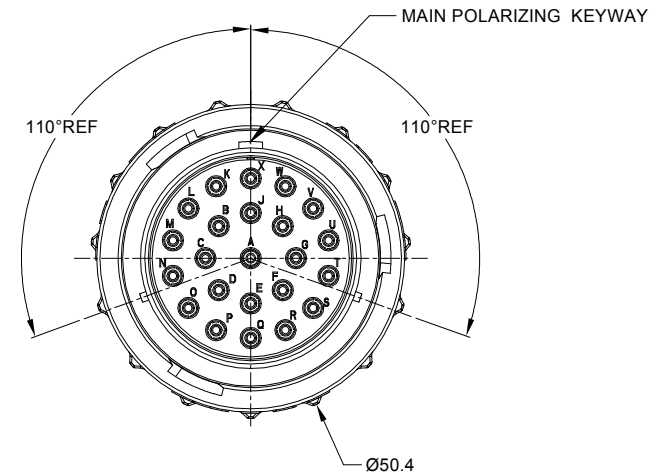

REVISIONS					
REV	ECO	DESCRIPTION	DATE	BY	APPR
A1	-	RELEASE NEW DRAWING	18MAY20	VITO	TOMMY
A2	-	MODIFY PRODUCT NAME	11AUG20	IAN	TOMMY

NOTES: UNLESS OTHERWISE SPECIFIED

- MATERIAL:  
HOUSING: THERMOPLASTIC; BLACK  
SEAL: SILICONE RUBBER
- MODIFICATIONS: SMOOTH RING ADAPTER (SRA);  
REDUCED DIA. WIRE SEAL
- SPECIFICATIONS:
  - OPERATING TEMPERATURE: -55°C TO +125°C.
  - DIELECTRIC WITHSTANDING VOLTAGE: LESS THAN 2 MILLIAMPS CURRENT LEAKAGE @ 1500 VOLTS AC.
  - INSULATION RESISTANCE: 1000 MEGOHM MIN @ 25°C.
  - MOISTURE RESISTANCE: IP67&IP69K ( MATED CONDITION ).
  - MATING CYCLE DURABILITY: 100 CYCLES
  - RoHS COMPLIANT
- MATING PART: AHDP04-24-23P\* (\* = SEAL TYPE )
- ALL DIMENSIONS ARE FOR REFERENCE USE ONLY.

6 CONTACT SIZE AND WIRE RANGE:

CONTACT SIZE	MIN. INSUL O.D.	MAX. INSUL O.D.	TYPICAL WIRE RANGE	CURRENT RATING
16	1.35 mm (.053in)	3.05 mm (.120 in)	14-20 AWG (2.0-0.5mm <sup>2</sup> )	13 AMPS

AHP06-24-23SR-SRA		REF:HDP26-24-23SE		
PART NUMBER		DESCRIPTION		ITEM
QUANTITY		MATERIALS LIST		
UNLESS OTHERWISE SPECIFIED		SIGNATURES		DATE
1) All dimensions are in metric(mm).		DRAWN: WANXIAO		11AUG20
2) Tolerances are as follows:		CHECKED: ORIONLI		12AUG20
1 PL DEC ±0.30		ENGINEER:		
2 PL DEC ±0.15		APPROVAL: TOMMYXIE		13AUG20
3 PL DEC ±0.08		CUSTOMER:		
3) Note reference =		THIS DRAWING IS SUPPLIED FOR INFORMATION ONLY. DESIGN FEATURES, SPECIFICATIONS AND PERFORMANCE DATA SHOWN HEREON ARE THE PROPERTY OF THE AMPHENOL CORPORATION. NO RIGHTS OF REPRODUCTION ARE IMPLIED. ALL DIMENSIONS ARE SUBJECT TO NORMAL MANUFACTURING VARIATIONS.		
MATERIAL SPECIFICATIONS:		SCALE: NONE		
PROCESS SPECIFICATIONS:		SIZE: B C- TYPE: AHDW06-24-23SR-SRA REVISION: A2		
NEXT ASSY:		SCALE: NONE DURAMATE SHEET 1 OF 1		

TITLE: PLUG,SIZE 24,23-SOCKET,RD01 SEAL,SRA,DURAMATE AHP SERIES  
DWG NO.: AHP06-24-23SR-SRA  
REV: A2  
SH: 1  
OF: 1

**Amphenol**

Sine Systems - www.amphenol-sine.com  
44724 Morley Drive  
Clinton Township, MI 48036