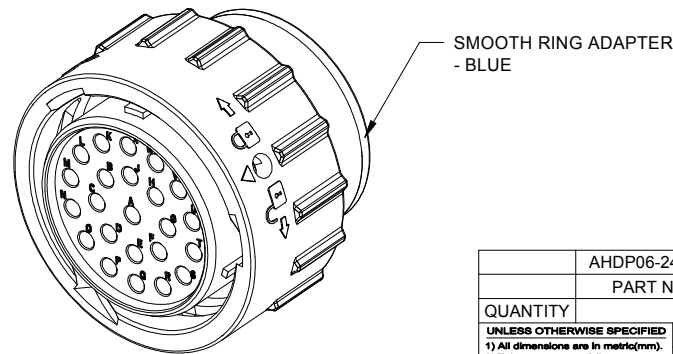

REVISIONS					
REV	ECO	DESCRIPTION	DATE	BY	APPR
A1	-	RELEASE NEW DRAWING	18MAY20	VITO	TOMMY
A2	-	MODIFY PRODUCT NAME	11AUG20	IAN	TOMMY

NOTES: UNLESS OTHERWISE SPECIFIED

- MATERIAL:  
HOUSING: THERMOPLASTIC; BLACK  
SEAL: SILICONE RUBBER
- MODIFICATIONS: SMOOTH RING ADAPTER (SRA);  
REDUCED DIA. WIRE SEAL
- SPECIFICATIONS:
  - OPERATING TEMPERATURE: -55°C TO +125°C.
  - DIELECTRIC WITHSTANDING VOLTAGE: LESS THAN 2 MILLIAMPS CURRENT LEAKAGE @ 1500 VOLTS AC.
  - INSULATION RESISTANCE: 1000 MEGOHM MIN @ 25°C.
  - MOISTURE RESISTANCE: IP67&IP69K ( MATED CONDITION ).
  - MATING CYCLE DURABILITY: 100 CYCLES
  - RoHS COMPLIANT
- MATING PART: AHDP04-24-23P\* (\* = SEAL TYPE )
- ALL DIMENSIONS ARE FOR REFERENCE USE ONLY.

6 CONTACT SIZE AND WIRE RANGE:

CONTACT SIZE	MIN. INSUL O.D.	MAX. INSUL O.D.	TYPICAL WIRE RANGE	CURRENT RATING
16	1.35 mm (.053in)	3.05 mm (.120 in)	14-20 AWG (2.0-0.5mm <sup>2</sup> )	13 AMPS

AHP06-24-23SR-SRA		REF:HDP26-24-23SE		
PART NUMBER		DESCRIPTION		ITEM
QUANTITY		MATERIALS LIST		
UNLESS OTHERWISE SPECIFIED		SIGNATURES		DATE
1) All dimensions are in metric(mm).		DRAWN: WANXIAO		11AUG20
2) Tolerances are as follows:		CHECKED: ORIONLI		12AUG20
1 PL DEC ±0.30		ENGINEER:		
2 PL DEC ±0.15		APPROVAL: TOMMYXIE		13AUG20
3 PL DEC ±0.08		CUSTOMER:		
3) Note reference =		THIS DRAWING IS SUPPLIED FOR INFORMATION ONLY. DESIGN FEATURES, SPECIFICATIONS AND PERFORMANCE DATA SHOWN HEREON ARE THE PROPERTY OF THE AMPHENOL CORPORATION. NO RIGHTS OF REPRODUCTION ARE IMPLIED. ALL DIMENSIONS ARE SUBJECT TO NORMAL MANUFACTURING VARIATIONS.		
MATERIAL SPECIFICATIONS:		SCALE: NONE		
PROCESS SPECIFICATIONS:		SIZE: B C- TYPE: AHDW06-24-23SR-SRA REVISION: A2		
NEXT ASSY:		SCALE: NONE DURAMATE SHEET 1 OF 1		

TITLE: PLUG,SIZE 24,23-SOCKET,RD01 SEAL,SRA,DURAMATE AHP SERIES  
DWG NO.: AHP06-24-23SR-SRA  
REV: A2  
SH: 1  
OF: 1

**Amphenol**

Sine Systems - www.amphenol-sine.com  
44724 Morley Drive  
Clinton Township, MI 48036