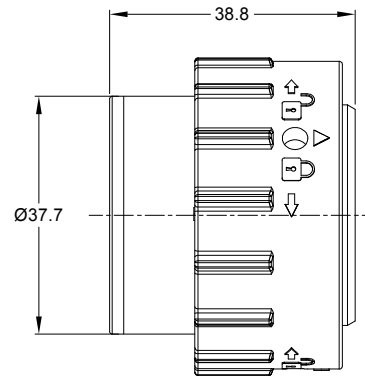

REVISIONS					
REV	ECO	DESCRIPTION	DATE	BY	APPR
A1	-	RELEASE NEW DRAWING	18MAY20	VITO	TOMMY
A2	-	MODIFY PRODUCT NAME	11AUG20	IAN	TOMMY

NOTES: UNLESS OTHERWISE SPECIFIED

- MATERIAL:  
HOUSING: THERMOPLASTIC; BLACK  
SEAL: SILICONE RUBBER
- MODIFICATIONS: SMOOTH RING ADAPTER (SRA);  
REDUCED DIA. WIRE SEAL
- SPECIFICATIONS:
  - OPERATING TEMPERATURE: -55°C TO +125°C.
  - DIELECTRIC WITHSTANDING VOLTAGE: LESS THAN 2 MILLIAMPS CURRENT LEAKAGE @ 1500 VOLTS AC.
  - INSULATION RESISTANCE: 1000 MEGOHM MIN @ 25°C.
  - MOISTURE RESISTANCE: IP67&IP69K ( MATED CONDITION ).
  - MATING CYCLE DURABILITY: 100 CYCLES
  - RoHS COMPLIANT
- MATING PART: AHDP04-24-23P\* (\* = SEAL TYPE )
- ALL DIMENSIONS ARE FOR REFERENCE USE ONLY.

6 CONTACT SIZE AND WIRE RANGE:

CONTACT SIZE	MIN. INSUL O.D.	MAX. INSUL O.D.	TYPICAL WIRE RANGE	CURRENT RATING
16	1.35 mm (.053in)	3.05 mm (.120 in)	14-20 AWG (2.0-0.5mm <sup>2</sup> )	13 AMPS

AHP06-24-23SR-SRA		REF:HDP26-24-23SE		
PART NUMBER		DESCRIPTION		ITEM
QUANTITY		MATERIALS LIST		
UNLESS OTHERWISE SPECIFIED		SIGNATURES		DATE
1) All dimensions are in metric(mm).		DRAWN: WANXIAO		11AUG20
2) Tolerances are as follows:		CHECKED: ORIONLI		12AUG20
1 PL DEC ±0.30		ENGINEER:		
2 PL DEC ±0.15		APPROVAL: TOMMYXIE		13AUG20
3 PL DEC ±0.08		CUSTOMER:		
3) Note reference =		THIS DRAWING IS SUPPLIED FOR INFORMATION ONLY. DESIGN FEATURES, SPECIFICATIONS AND PERFORMANCE DATA SHOWN HEREON ARE THE PROPERTY OF THE AMPHENOL CORPORATION. NO RIGHTS OF REPRODUCTION ARE IMPLIED. ALL DIMENSIONS ARE SUBJECT TO NORMAL MANUFACTURING VARIATIONS.		
MATERIAL SPECIFICATIONS:		SCALE: NONE		
PROCESS SPECIFICATIONS:		SIZE: B C- TYPE: AHDW06-24-23SR-SRA REVISION: A2		
NEXT ASSY:		SCALE: NONE DURAMATE SHEET 1 OF 1		

TITLE: PLUG,SIZE 24,23-SOCKET,RD01 SEAL,SRA,DURAMATE AHP SERIES  
DWG NO.: AHP06-24-23SR-SRA  
REV: A2  
SH: 1  
OF: 1

**Amphenol**

Sine Systems - www.amphenol-sine.com  
44724 Morley Drive  
Clinton Township, MI 48036