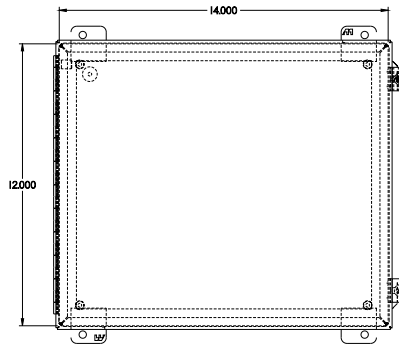

PART No. 1414PHRM6LP

for more information visit
www.hammfg.com
Data subject to change without notice

TOP VIEW

ISOMETRIC VIEW

BACK VIEW

LEFT SIDE VIEW

FRONT VIEW

RIGHT SIDE VIEW

BOTTOM VIEW