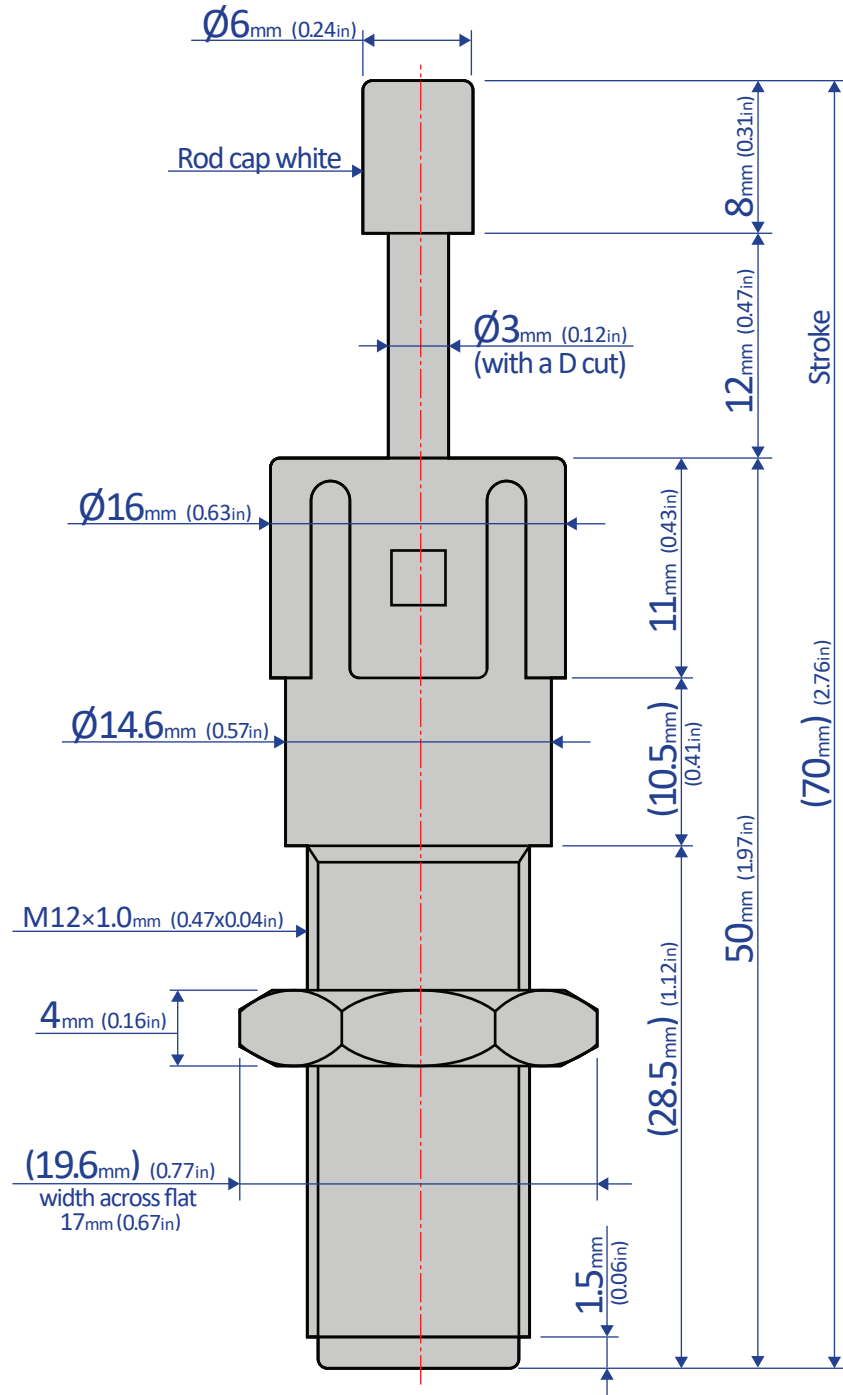

FA-1212C1-C

SHOCK ABSORBER - FIXED

Bansbach
easylift®

50 West Drive • Melbourne, Florida 32904
(321) 253-1999 • www.easylift.com • www.damper.net