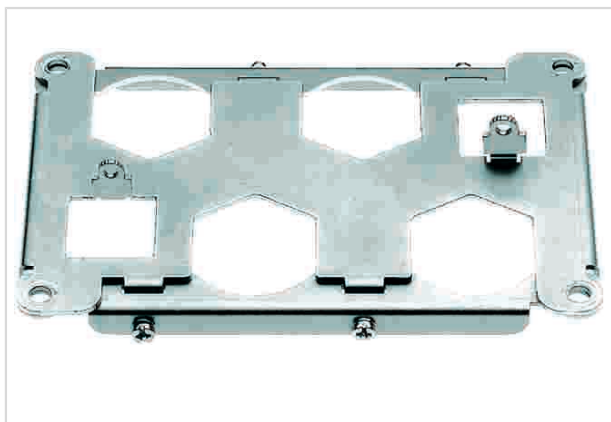

## Han 48HPR frame for 4XHC350 for housing

Image is for illustration purposes only. Please refer to product description.

Part number	09 40 048 9810
Specification	Han 48HPR frame for 4XHC350 for housing
HARTING eCatalogue	<a href="https://b2b.harting.com/09400489810">https://b2b.harting.com/09400489810</a>

### Identification

Category	Accessories
Series of hoods/housings	Han <sup>®</sup> HPR
Type of accessory	Frame
Description of the accessory	for male inserts 4x HC 350 contacts + 2x Han <sup>®</sup> Q 5/0

### Version

Gender	Male
Size	48 HPR