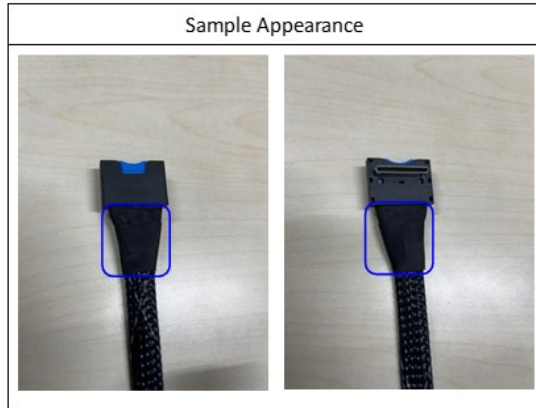

PN:172073092

3

3

Molex Confidential Information
© 2016 Molex – All Rights Reserved. Unauthorized Reproduction/Distribution is Prohibited.

molex

RELEASED

You may address inquires regarding this PCN by clicking on the below link
<mailto:pcn_coordinator@molex.com?subject=PCN_Notification:513628>
or contact your Local Sales Engineer.

Note: While responding, please retain " PCN Notification : **PCN Notification: 513628** " in the e-mail Subject line for faster response.

[Molex, LLC](#)
2222 Wellington Court
Lisle, IL 60532
TEL (800) 786-6539
www.molex.com