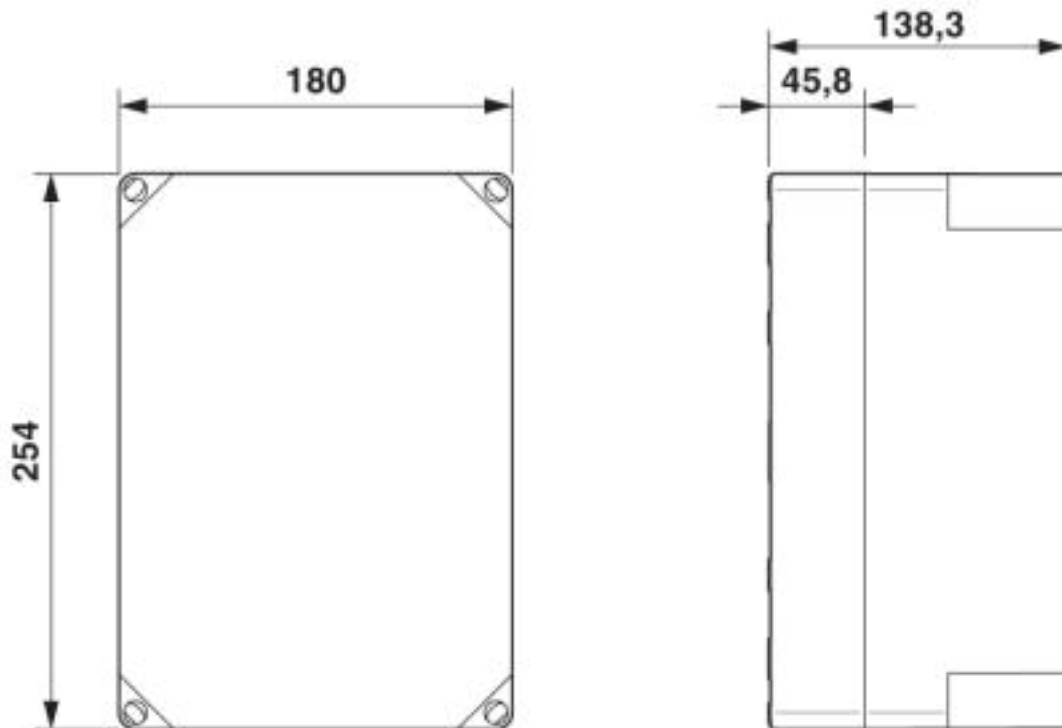

Control box for robust construction of wireless systems for industrial applications, IP66, 25 x 18 x 13 cm, polycarbonate material, gray, drilled, incl. DIN rail, plugs, and screw connections, without devices

Key Commercial Data

Packing unit	1 pc
GTIN	
GTIN	4046356724128

Technical data

Dimensions

Width	174 mm
Height	254 mm
Depth	137 mm

Ambient conditions

Degree of protection	IP66
Wireless set	Control box (with bore holes incl. sealing plugs, screw connections, and DIN rail)

Drawings

Control box - FL RUGGED BOX - 2701204

Dimensional drawing

Phoenix Contact 2019 © - all rights reserved
<http://www.phoenixcontact.com>

PHOENIX CONTACT GmbH & Co. KG
Flachsmarktstr. 8
32825 Blomberg
Germany
Tel. +49 5235 300
Fax +49 5235 3 41200
<http://www.phoenixcontact.com>