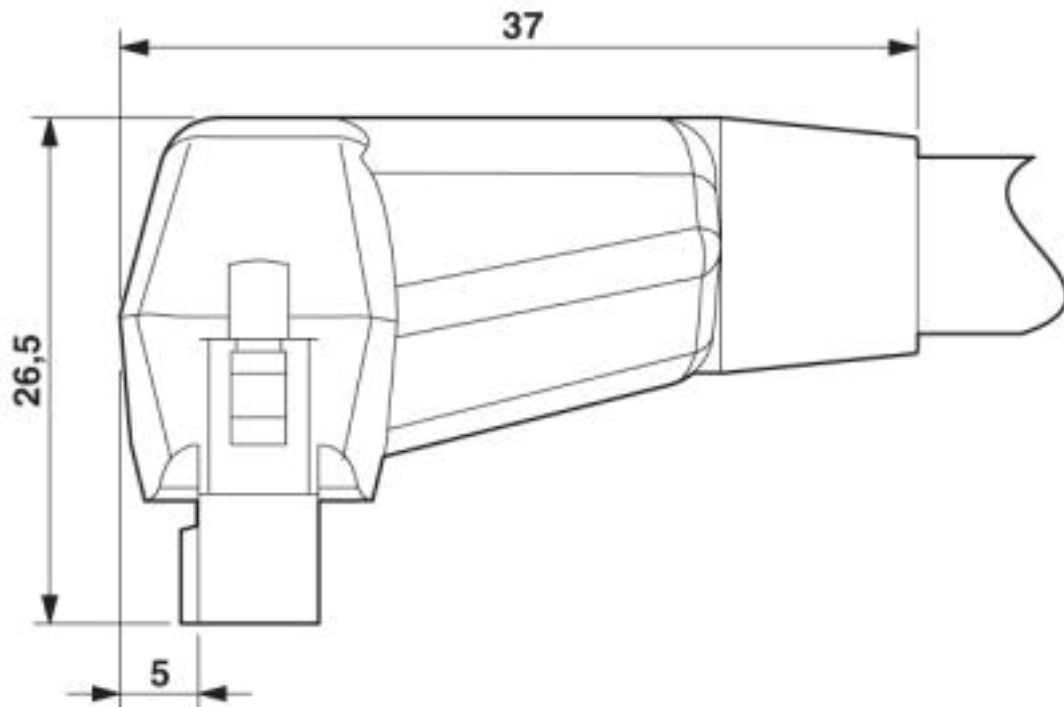

Cable - VIP-CAB-FLK14/16/5,0M/S7 - 2904521

Connection diagram

14-pos. Socket strip PIN	16-pos. Socket strip PIN	Wire color
1	16	Black
2	14	Brown
3	12	Red
4	10	Orange
5	8	Yellow
6	6	Green
7	4	Blue
8	2	Violet
9	9	Gray
10	1	White
11	11	White-black
12	3	White-brown
13	13	White-red
14	5	White-orange
	7	-
	15	-

Pin assignment and color code

Cable - VIP-CAB-FLK14/16/5,0M/S7 - 2904521

Dimensional drawing

Phoenix Contact 2019 © - all rights reserved
<http://www.phoenixcontact.com>

PHOENIX CONTACT GmbH & Co. KG
Flachsmarktstr. 8
32825 Blomberg
Germany
Tel. +49 5235 300
Fax +49 5235 3 41200
<http://www.phoenixcontact.com>