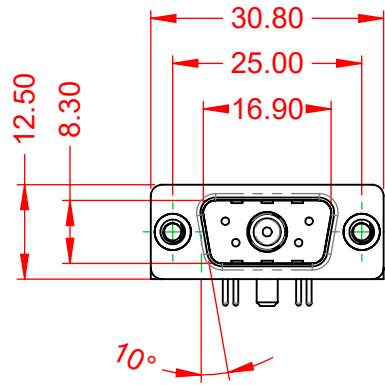

TOLERANCE UNLESS OTHERWISE SPECIFIED	
.X	±0.25
.XX	±0.13
.XXX	±0.05

THIS IS A C.A.D. GENERATED DRAWING  
DO NOT MAKE MANUAL REVISIONS TO MASTER.

ISSUE NUMBER	
ORIGINAL	①

**NOTES:**

**MATERIAL:**  
**HOUSING:** THERMOPLASTIC POLYESTER, UL94V-0  
**SHELL:** STEEL, NICKEL PLATED  
**CONTACT:** COPPER ALLOY, GOLD FLASH PLATED

**OPERATING TEMPERATURE:** -55°C ~ 125°C

**POWER/CO-AX CONTACT RATING:** 20A (CURRENT)  
(IF PRESENT)

**SIGNAL CONTACT CURRENT RATING:** 5A PER CONTACT

**SIGNAL CONTACT RESISTANCE:** 10mΩ MAX.

**INSULATOR RESISTANCE:** 5000MΩ min.