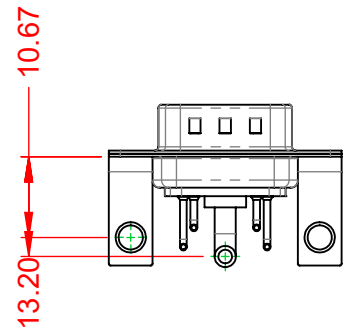

THIS SERIES FULLY CONFORMS TO
THE EUROPEAN UNION DIRECTIVES
2011/65/EU FOR RoHS COMPLIANCY.

YOUR CONNECTION TO QUALITY & SERVICE

EDAC INC
TORONTO, ONTARIO
CANADA

THESE DRAWINGS AND SPECIFICATIONS
ARE THE PROPERTY OF EDAC INC., AND
SHALL NOT BE REPRODUCED, OR COPIED
OR USED AS THE BASIS FOR THE
MANUFACTURE OR SALE OF APPARATUS
WITHOUT WRITTEN PERMISSION.

COMBINATION D-SUB

SW REFERENCE NO.: 629 COMBO ASSEMBLY	
DRAWN: C.B	DATE: JAN. 01/2019
CHECKED:	DATE:
SCALE: (IN C.A.D. 1:1)	SHEET 1 OF 2
DRAWING NUMBER: 629-5W1-240-2NC	ISSUE
PART NUMBER: 629-5W1-240-2NC	1