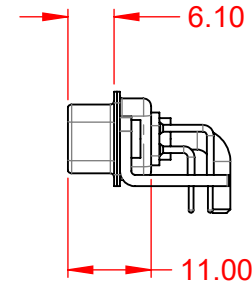

TOLERANCE UNLESS OTHERWISE SPECIFIED	
.X	±0.25
.XX	±0.13
.XXX	±0.05

THIS IS A C.A.D. GENERATED DRAWING  
DO NOT MAKE MANUAL REVISIONS TO MASTER.

ISSUE NUMBER	
ORIGINAL	①

**NOTES:**

**MATERIAL:**  
**HOUSING:** THERMOPLASTIC POLYESTER, UL94V-0  
**SHELL:** STEEL, NICKEL PLATED  
**CONTACT:** COPPER ALLOY, GOLD FLASH PLATED