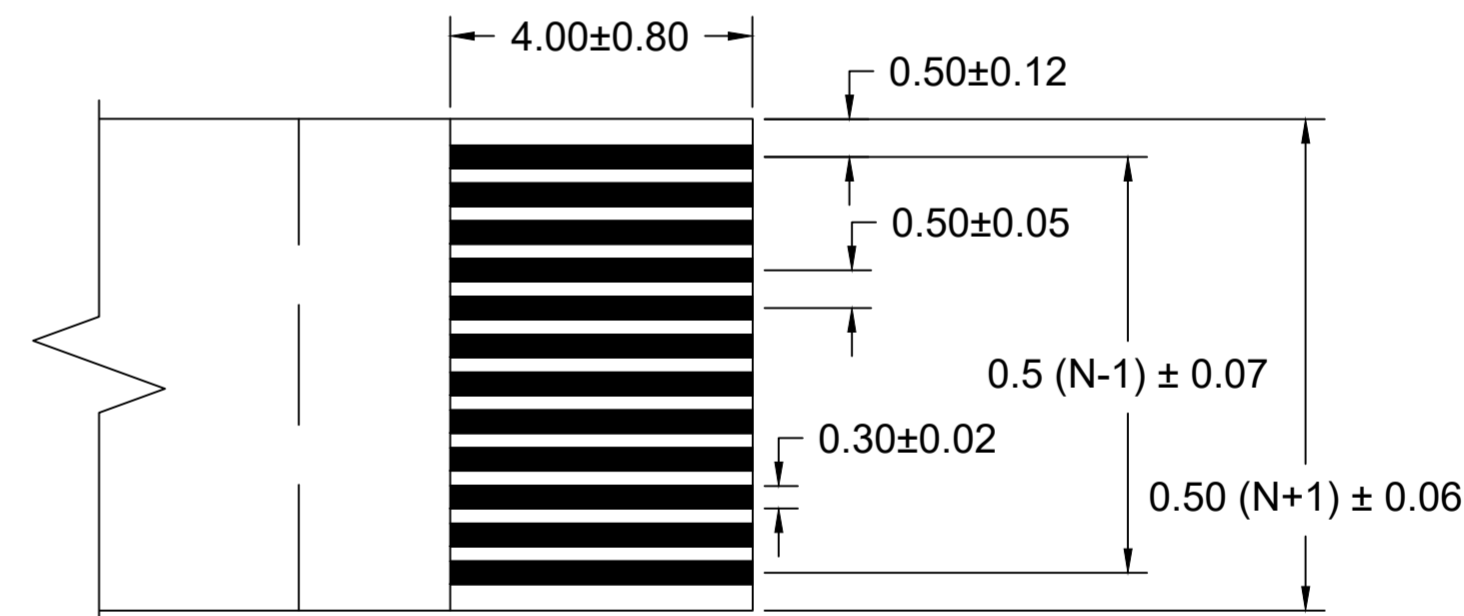

END TAIL DETAIL
SCALE 10:1

NOTES:

1. NO PRINTING ON JUMPER CABLE UNLESS OTHERWISE SPECIFIED. IF PRINTING IS REQUIRED, THEN IT WOULD BE CONSIDERED A SPECIAL JUMPER CABLE.

THIS DRAWING CONTAINS INFORMATION THAT IS PROPRIETARY TO MOLEX ELECTRONIC TECHNOLOGIES, LLC AND SHOULD NOT BE USED WITHOUT WRITTEN PERMISSION

DIMENSION UNITS		SCALE		CURRENT REV DESC: DRAWING CORRECTION													
MM		NA															
GENERAL TOLERANCES (UNLESS SPECIFIED)						EC NO: 728054		0.50MM CENTER FLAT FLEX CABLE (FFC) (EXTRA FLEXIBLE, 105°C, SN PLATED) SALES DRAWING									
		mm	INCH														
4 PLACES	±----	±----					DRWN: DIEGOG7		2022/11/10								
3 PLACES	±----	±----					CHK'D: JSMITH11		2022/11/14								
2 PLACES	±----	±----					APPR: JSMITH11		2022/11/14								
1 PLACE	±----	±----					INITIAL REVISION:										
0 PLACES	±----	±----					DRWN: JLWOLFSB		2011/10/27								
ANGULAR TOL ± 0.5 °						APPR: SFULTON		2011/11/03									
DRAFT WHERE APPLICABLE MUST REMAIN WITHIN DIMENSIONS				THIRD ANGLE PROJECTION		DRAWING		SERIES		DOCUMENT NUMBER		DOC TYPE		DOC PART		REVISION	
						C-SIZE		15166		SD-15166-001		PSD		001		B	
DOCUMENT STATUS				P1		RELEASE DATE		2022/11/14 14:34:44		SEE CHART		GENERAL MARKET		SHEET NUMBER		2 OF 2