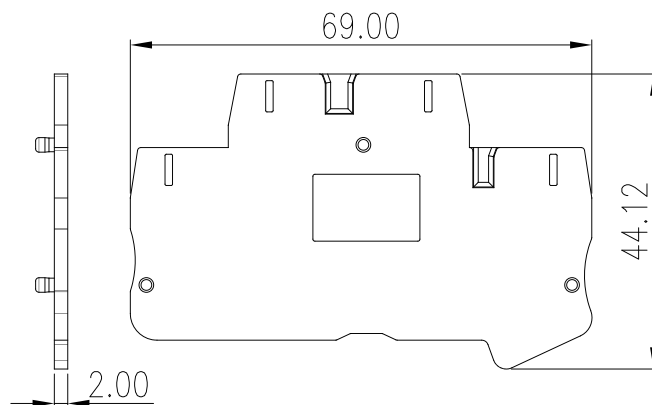

DPP2.5C

DIN Rail Terminal Blocks > Accessories

Specification

Product description	END COVER
Color	GREY(default)
Material	PA66
Inflammability class	UL94-V0
Compatible products	DPP2.5
Package	50 pcs / box