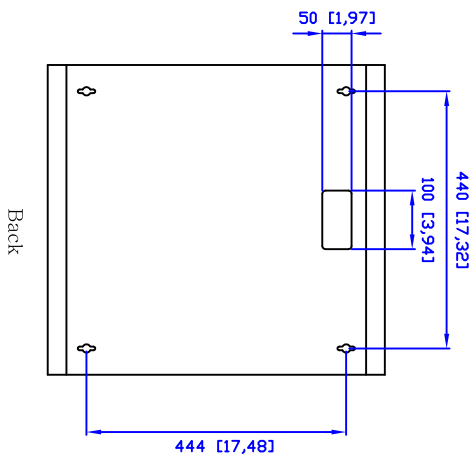

Front

Side

Back

Top

QUEST MANUFACTURING CO.
 11200 NW 138 St., Medley, FL 33178
 WWW.QuestManufacturing.net
 TEL: 305-513-8583 FAX: 305-513-9875

ITEM NO.	WM2019-11-02D	
-----------------	---------------	--

Drawn By	Date	Material	C.R.S.	
Checked By	Date	Unit	mm [inch]	
Approved By	Date	Surface Finish	Power Coat	
	Date			