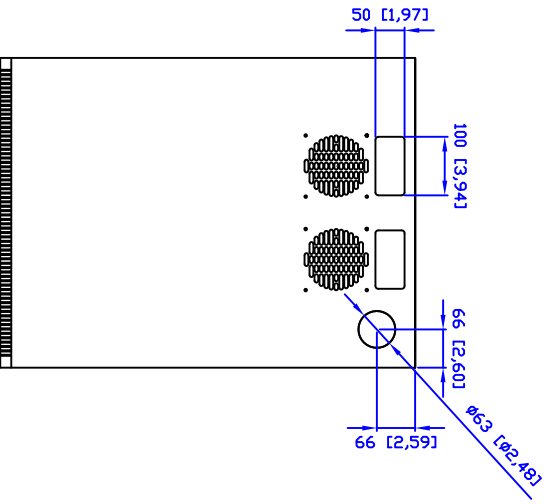

Front

Side

Back

Top

QUEST MANUFACTURING CO.
 11200 NW 138 St., Medley, FL 33178
 WWW.QuestManufacturing.net
 TEL: 305-513-8583 FAX: 305-513-9875

ITEM NO.	WM2019-11-02D	
-----------------	---------------	--

Drawn By	Date	Material	C.R.S.	
Checked By	Date	Unit	mm [inch]	
Approved By	Date	Surface Finish	Power Coat	
	Date			