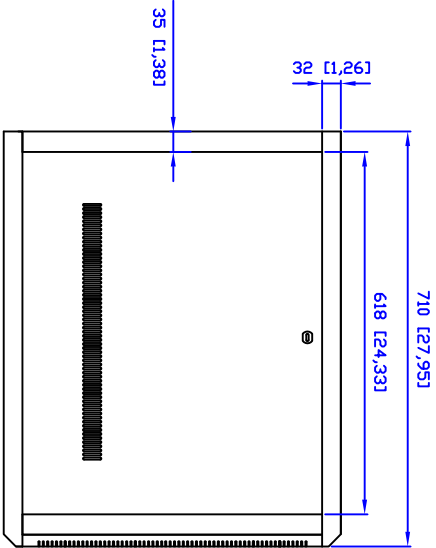

Front

Side

Back

Top

QUEST MANUFACTURING CO.
 11200 NW 138 St., Medley, FL 33178
 WWW.QuestManufacturing.net
 TEL: 305-513-8583 FAX: 305-513-9875

ITEM NO.	WM2019-11-02D	
-----------------	---------------	--

Drawn By	Date	Material	C.R.S.	
Checked By	Date	Unit	mm [inch]	
Approved By	Date	Surface Finish	Power Coat	
	Date			