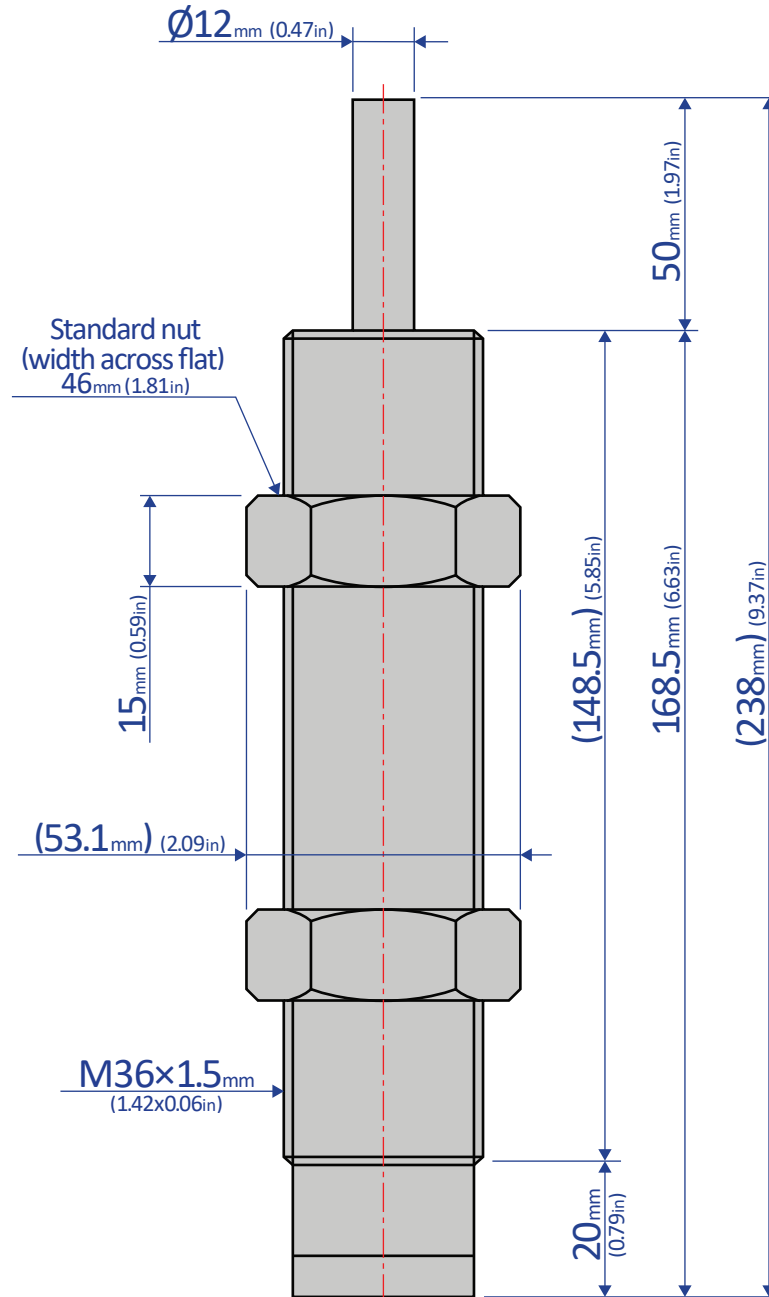

FK-3650L-S

SHOCK ABSORBER - FIXED

Bansbach
easylift[®]

50 West Drive • Melbourne, Florida 32904
(321) 253-1999 • www.easylift.com • www.damper.net