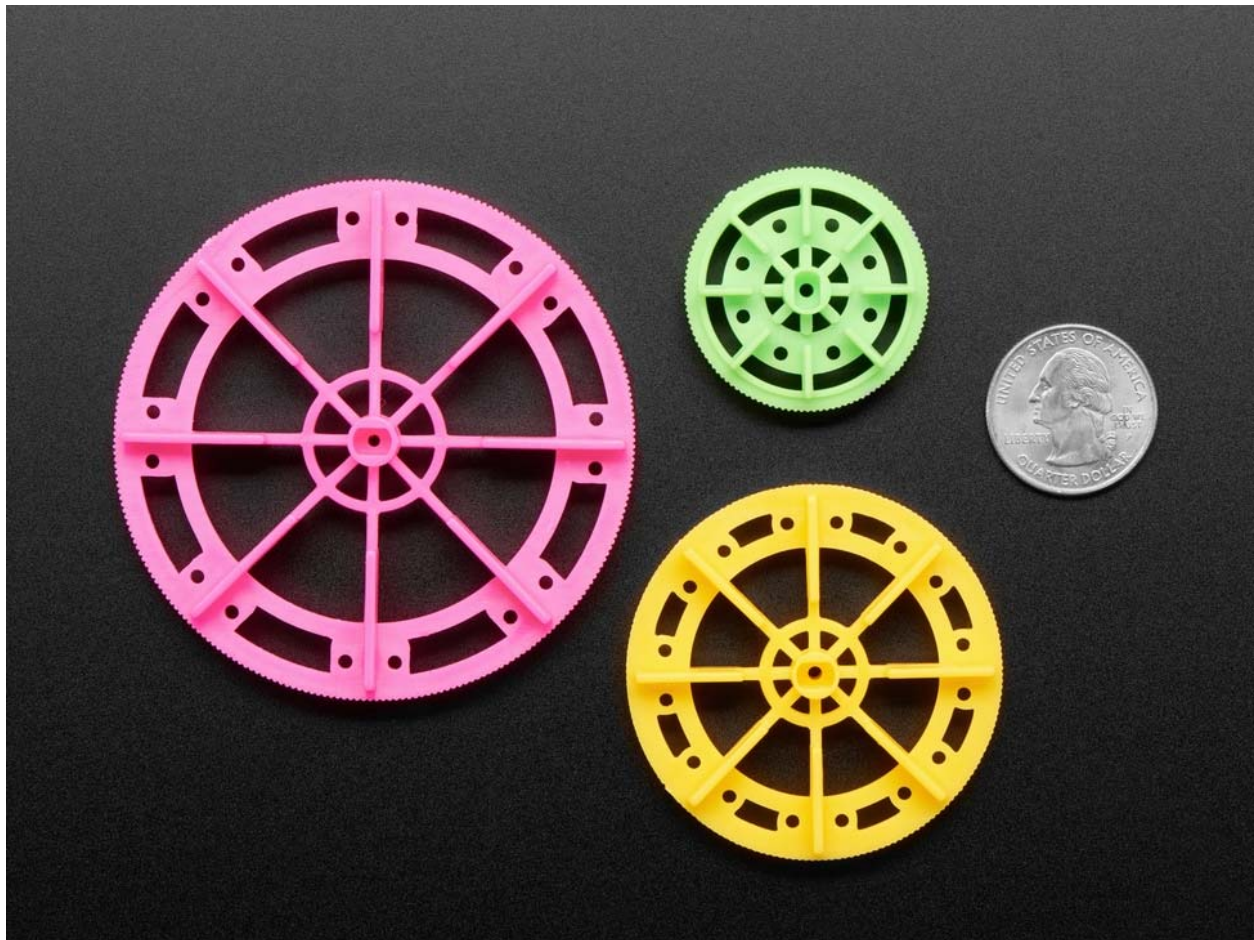

## Paddle Wheel Pack for TT Gearbox Motor

PRODUCT ID: 3864

Need a great drive solution or a pop of color for your little robotic friends? This TT Motor Paddle Wheel Pack offers 3 fun, candy-colored wheels with a press-fit design to make connecting super quick and easy. While they seem to be designed for some sort of water-wheel configuration, we like them because they fit securely on TT motor axles and provide a ton of simple attachment points. Use hot glue, strong tape, or zip ties to attach whatever you wish.

They're *not* good for robot rover wheels, they're a little too thin for that. We do have some TT motor wheels if you need: check out the Thin White Wheel or the Skinny Wheel

Note: These paddle wheels are only for use with 'TT' Gearbox DC motors and colors may vary!

## TECHNICAL DETAILS

- Wheel diameters (from largest to smallest):
  - 72mm
  - 52m
  - 34mm

<https://www.adafruit.com/product/3864> 8-14-18