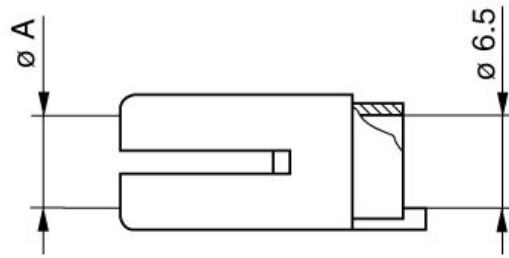

SUMMARY

Wires

Image is for illustrative purpose only

Series	1P
Termination type	
IP rating	50
AWG wire size	0.00 - 0.00
Cable Ø	4.00 - 5.20 mm
Status	active

Download

[Request a quote](#)

[Catalog](#)

TECHNICAL DETAILS

Mechanics

Shell Style/Model	PL*: Collet for REDEL 1P series
Keying	
Housing Material	PSU (Polysulfone), gray
Weight	.54 g

Performance

Configuration
Insulator
Rated Current

Others

Temp (min / max): -50°C /

LEMO products and services are provided "as is". LEMO makes no warranties or representations with regard to LEMO product & services or use of them, express, implied or statutory, including for accuracy, completeness, or security. The user is fully responsible for his products and applications using LEMO components.

DRAWINGS

Dimensions

	A
mm.	5.2
in.	0,20

RECOMMENDED BY LEMO

Tools

LEMO products and services are provided "as is". LEMO makes no warranties or representations with regard to LEMO product & services or use of them, express, implied or statutory, including for accuracy, completeness, or security. The user is fully responsible for his products and applications using LEMO components.