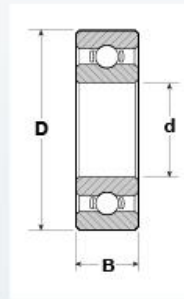

6001-2RS
2 Contact
Seals

Select Retain. Ring

6001-NR
Retaining Ring +
Groove on O.D.

NPB Part No

6001-2RS

SPECIFICATIONS

| | |
|----------------------|---------------------------|
| Seals | 2 |
| Material | Standard SAE 52100 * |
| Bore ϕ | 12mm .4724" - .0003 |
| Outside Diameter D | 28mm 1.1024" - .0004 |
| Width B | 8mm .3150" +.0000/- .0050 |
| Max Fillet Radius | .012 |
| No. Balls | 7 |
| Ball Diameter | 3/16 |
| Static Load | 500 lbs. |
| Dynamic Load | 805 lbs. |