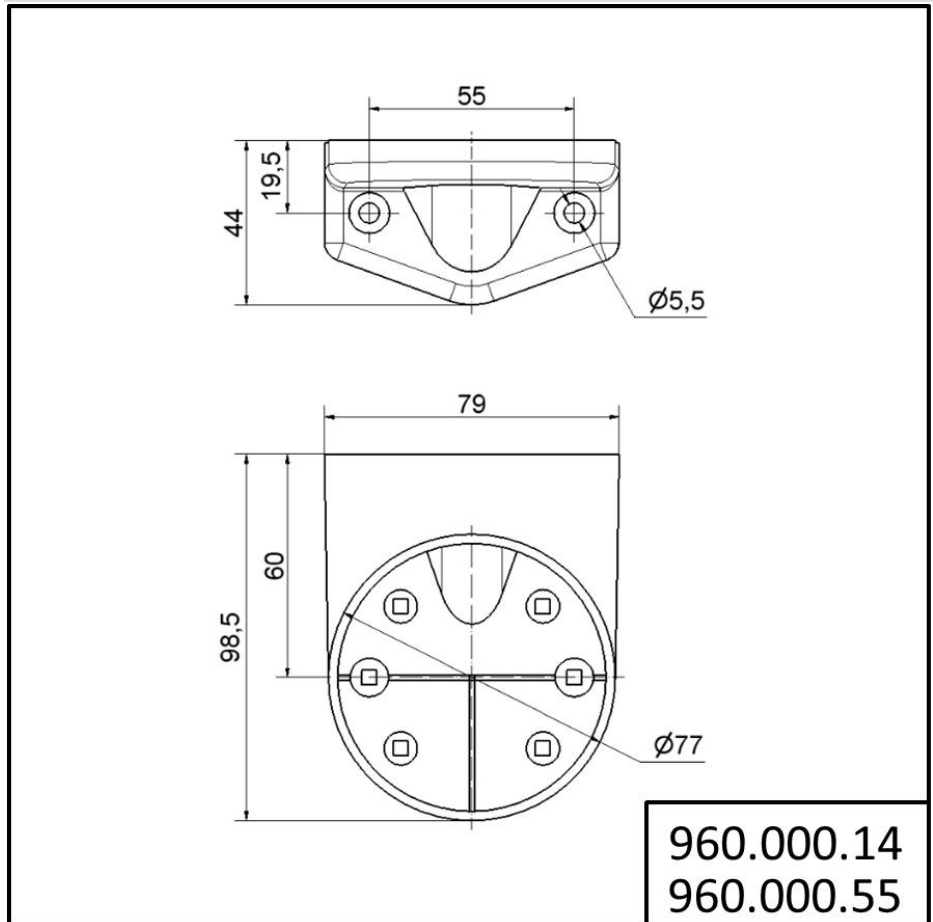

Systems for optimising production / Accessories

Bracket concealed cable entry GY

DRAWING

For additional installation and mounting information, refer to the appropriate user guide at www.werma.com. This printed copy is for information only and is subject to alteration.