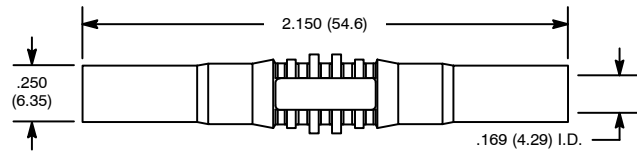

Insulated Banana Coupler, 4mm

Features

- Nickel-Plated Brass Banana Plug with Nylon Insulator
- Mates with All Shrouded, Unshrouded and Retractable 4mm Banana Plugs
- Standard Colors: Black, Red

TL-030

Specifications

IEC 1010 Rating: 1000V, 15 Amps

| | NTE Type No. | Color | Diag No. |
|-----|--------------|-------|----------|
| NEW | 72-182-0 | Black | TL-030 |
| NEW | 72-182-2 | Red | TL-030 |