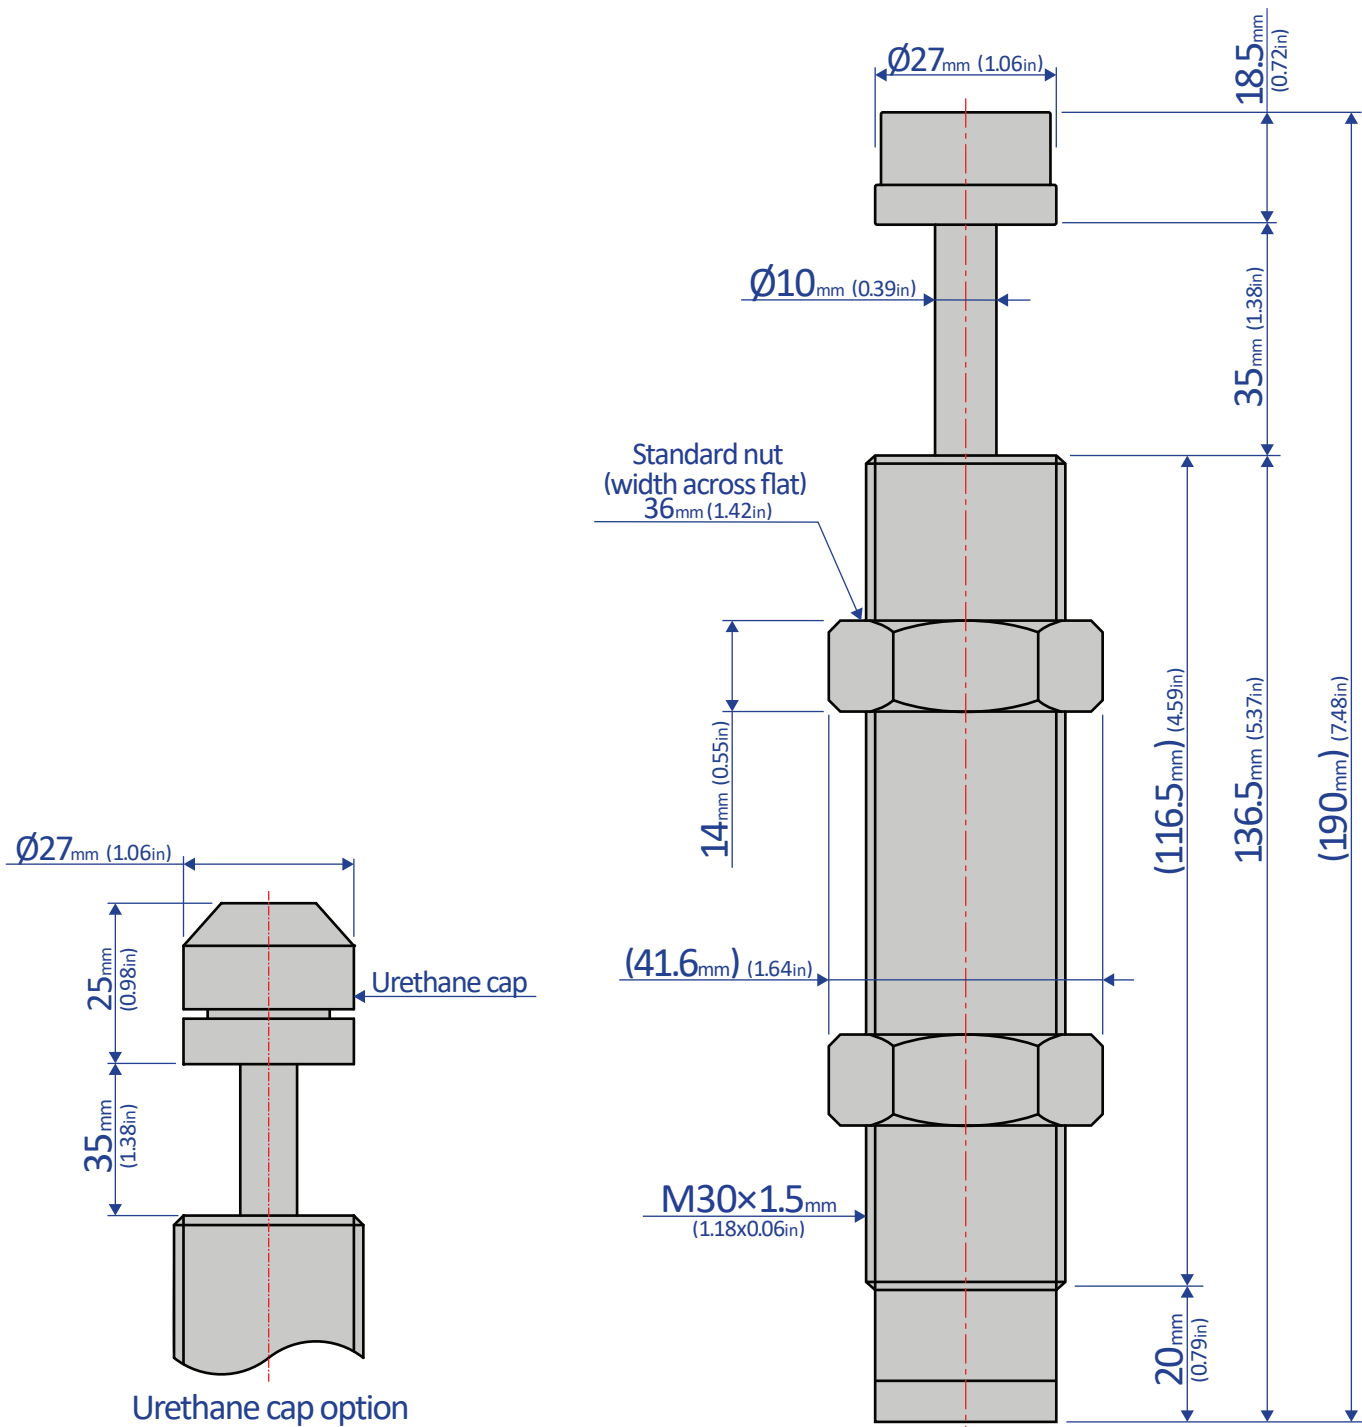

FK-3035L-C

SHOCK ABSORBER - FIXED

Bansbach
easylift[®]

50 West Drive • Melbourne, Florida 32904
(321) 253-1999 • www.easylift.com • www.damper.net