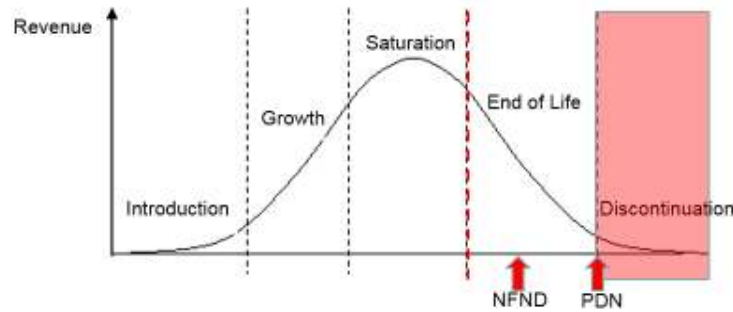

Light is OSRAM

Product Discontinuation (acc. JEDEC J-STD-048)
OS-PD-2018-028

15-Mar-2018

Last order:	15-Sep-2018
Last delivery:	15-Mar-2019
Reason:	Consolidation Product Portfolio

Please direct your feedback to your local Sales office.