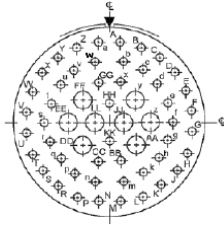

Connector dimension	
Dim	Nominal
ØS	48 Max
Z'	31.5 Max
VV THREAD	M37x1-6g

SOURIAU shall not be liable for any non-conformity or damage due to a use of the Products which does not comply with the Specifications issued by either of the Parties or by a third party (professional recommendation, technical notice.)

BASIC SERIES:	8D	5	-	25	J	04	H	D	ORIENTATION : D
SHELL TYPE :	Plug with RFI Shielding								CONTACT TYPE : PIN (1500 Matings)
CONTACT TYPE :	Standard Crimp Contact								CONTACT LAYOUT : 25-04
SHELL SIZE :	25								
PLATING :	J = Olive drab Cadmium								

4
3
2
1

Contact Layout

Contacts
(Insert arrangement 25-4)

Contact position ID	Location		Contact position ID	Location	
	X-axis (mm)	Y-axis (mm)		X-axis (mm)	Y-axis (mm)
A	+069 (1.75)	+531 (13.49)	f	+412 (10.46)	+000 (0.00)
B	+203 (5.16)	+495 (12.57)	g	+377 (9.58)	-132 (3.35)
C	+324 (8.23)	+425 (10.80)	h	+311 (7.90)	-251 (6.38)
D	+424 (10.77)	+326 (8.28)	k	+212 (5.38)	-344 (8.74)
E	+493 (12.52)	+205 (5.21)	m	+086 (2.18)	-397 (10.08)
F	+531 (13.49)	+069 (1.75)	n	-086 (2.18)	-397 (10.08)
G	+531 (13.49)	-069 (1.75)	p	-212 (5.38)	-344 (8.74)
H	+493 (12.52)	-205 (5.21)	q	-311 (7.90)	-251 (6.38)
J	+424 (10.77)	-326 (8.28)	r	-377 (9.58)	-132 (3.35)
K	+324 (8.23)	-425 (10.80)	s	-412 (10.46)	+000 (0.00)
L	+203 (5.16)	-495 (12.57)	t	-377 (9.58)	+132 (3.35)
M	+069 (1.75)	-531 (13.49)	u	-311 (7.90)	+251 (6.38)
N	-069 (1.75)	-531 (13.49)	v	-212 (5.38)	+344 (8.74)
P	-203 (5.16)	-495 (12.57)	w	-086 (2.18)	+397 (10.08)
R	-324 (8.23)	-425 (10.80)	x	+069 (1.75)	+263 (6.68)
S	-424 (10.77)	-326 (8.28)	y	+172 (4.37)	+149 (3.78)
T	-493 (12.52)	-205 (5.21)	z	+258 (6.55)	+000 (0.00)
U	-531 (13.49)	-069 (1.75)	AA	+172 (4.37)	-149 (3.78)
V	-531 (13.49)	+069 (1.75)	BB	+069 (1.75)	-263 (6.68)
W	-493 (12.52)	+205 (5.21)	CC	-069 (1.75)	-263 (6.68)