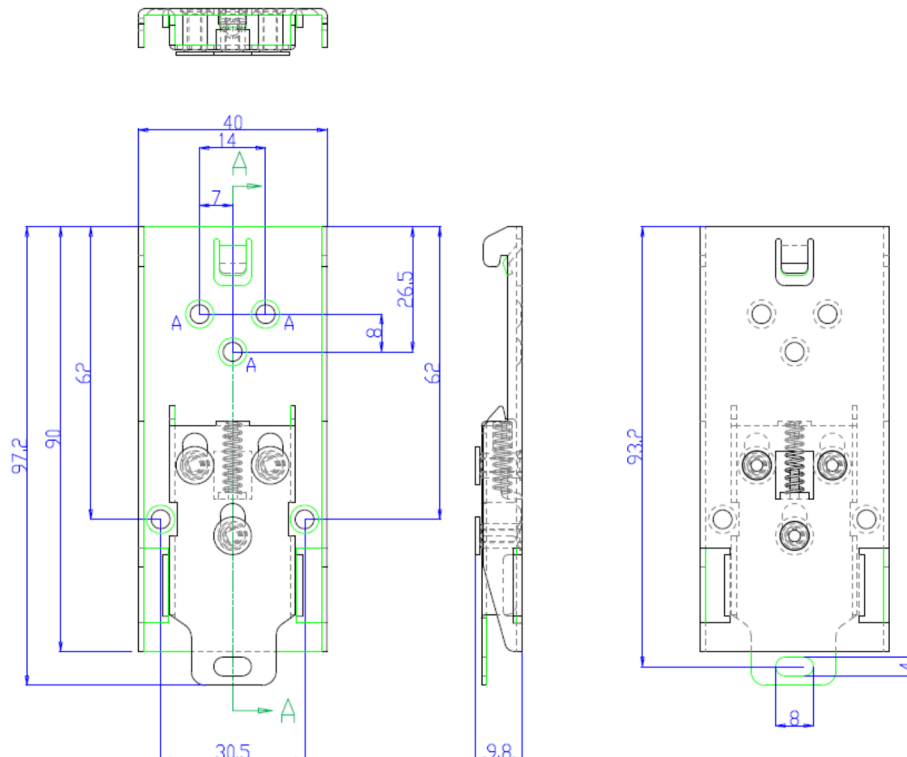

# DIN-RAIL-KIT-2

DIN-Rail Clip for Applications Where Vibration or Movement Requires a More Secure Clip. Complete with Screws for Mounting.

## INTRODUCTION

Antaira Technologies' **DIN-RAIL-KIT-2** was designed to replace standard DIN-Rail clips in applications where the environment requires an even more solid connection to a DIN-Rail. Not only will these clips hold a DIN-Rail more securely, but they will also release from the DIN rail more easily. This is done with the innovative design that requires a clasp to be released before the clip will release its hold on the DIN-Rail.