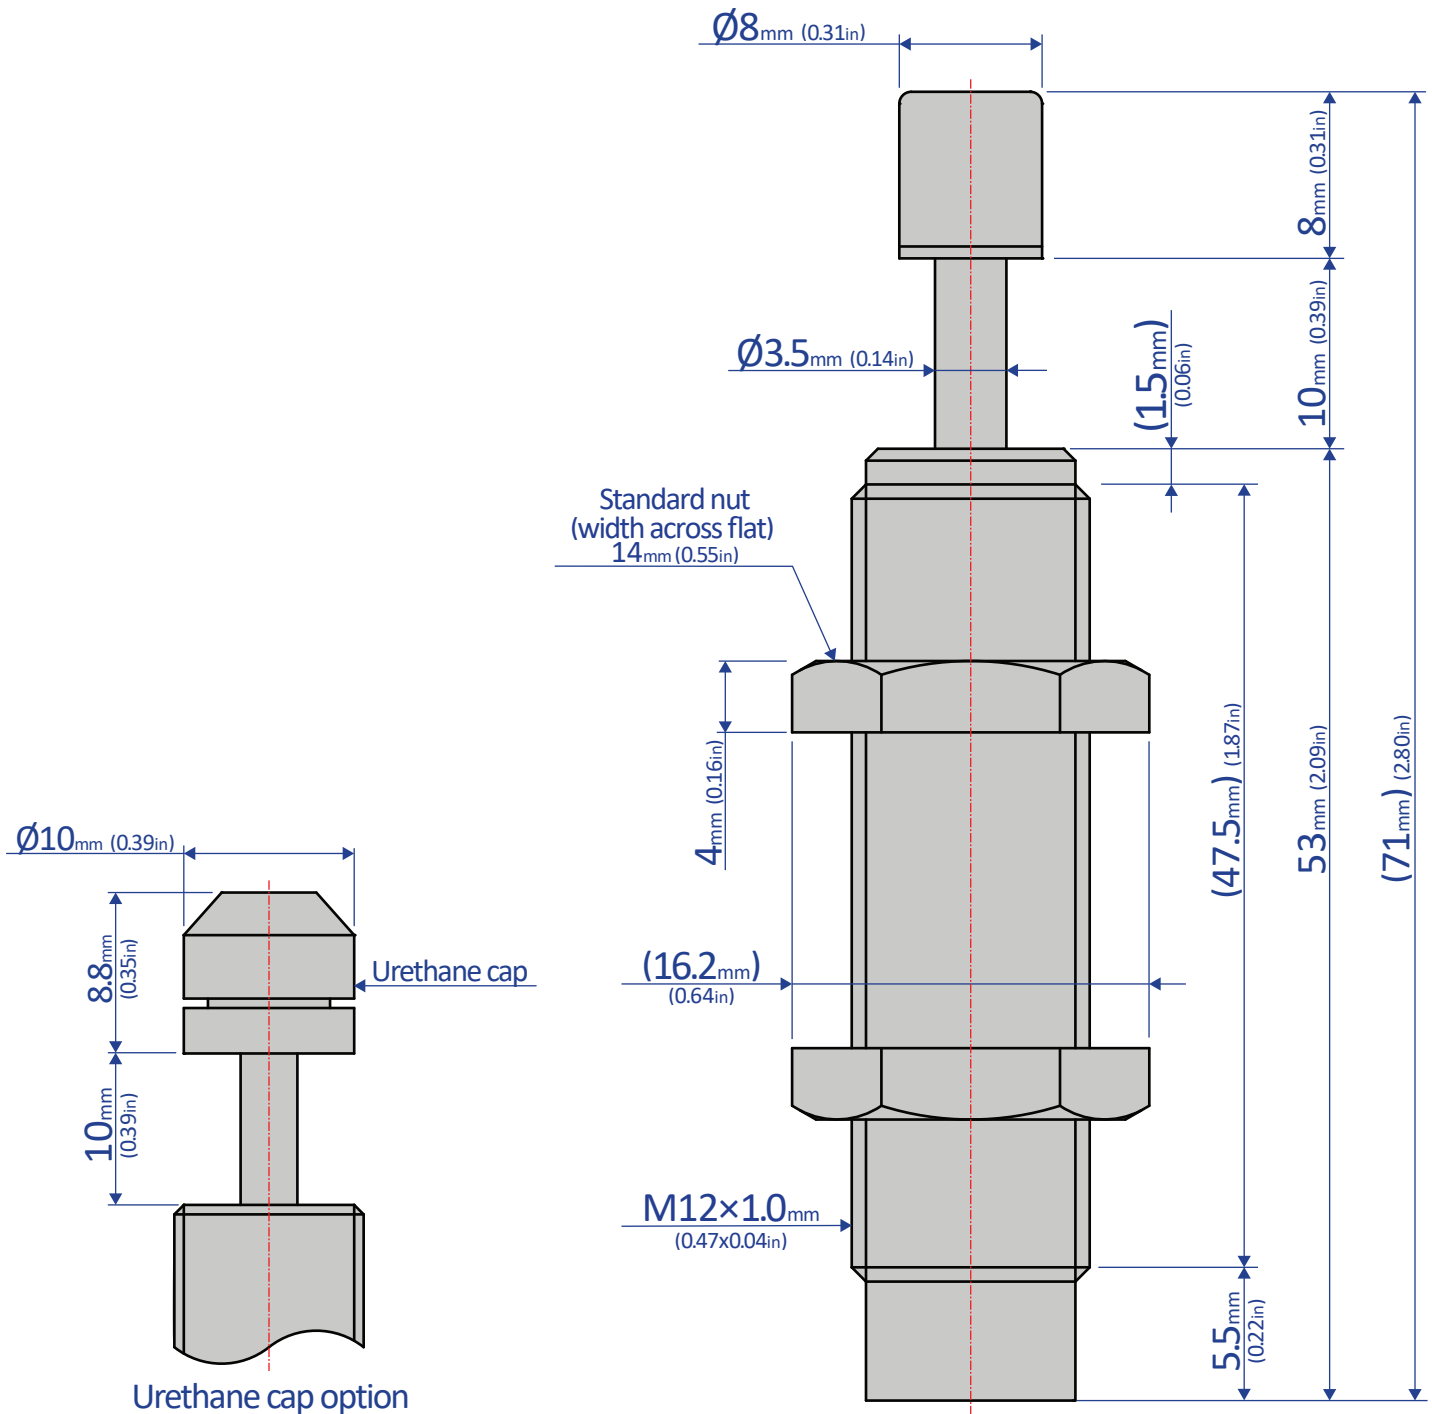

FK-1210H-C

SHOCK ABSORBER - FIXED

Bansbach
easylift[®]

50 West Drive • Melbourne, Florida 32904
(321) 253-1999 • www.easylift.com • www.damper.net