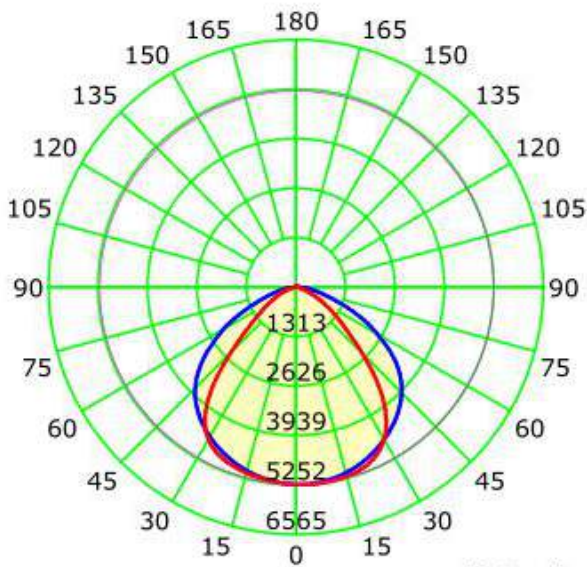

Luminaire Manufacturer:
Voltage: 120.0 V
Power: 87.56 W

Current: 0.733 A
Power Factor: 0.995

Photometric Results

IES Classification: Type I
Total Rated Lamp Lumens: 12919.8 lm
Efficiency: 100%
Upward Ratio: 1%
Central Intensity: 5238.97 cd
Pos of Max. Intensity: H67.5 V5

Longitudinal Classification: Very Short
Measurement Flux: 12919.8 lm
Downward Ratio: 99%
Luminaire Efficacy Rating (LER): 147.60
Max. Intensity: 5252.57 cd

Luminous Intensity Distribution Curve

Average Diffuse Angle(50%): 101.8°