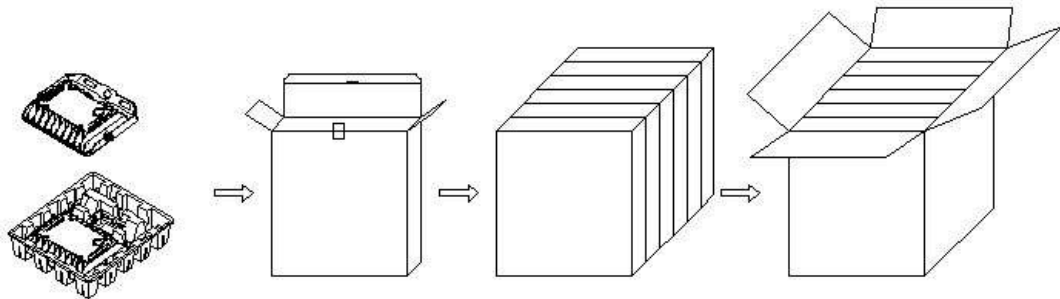

Atlas Series

Packaging

U-Bracket Mount

Optional
Yoke Mount
SKU:
151234

Optional
Knuckle
Mount
SKU:
151387

Tolerance of Carton Size: ± 0.590551 in, Tolerance of Weight: $\pm 10\%$.

Model	Pcs/Box	Dimensions	Weight	Pallet Quantity	Pallet Weight	Pallet Dimensions
50W U-Bracket Mount	1	13" X 11" X 3"	4 Lb			
50W Yoke Mount	1	13" X 11" X 3"	4 Lb			
50W Knuckle Mount	1	13" X 11" X 3"	4 Lb			
90W U-Bracket Mount	1	14" X 13" X 3"	6 Lb			
90W Yoke Mount	1	14" X 13" X 3"	7 Lb			
90W Knuckle Mount	1	14" X 13" X 3"	6 Lb			