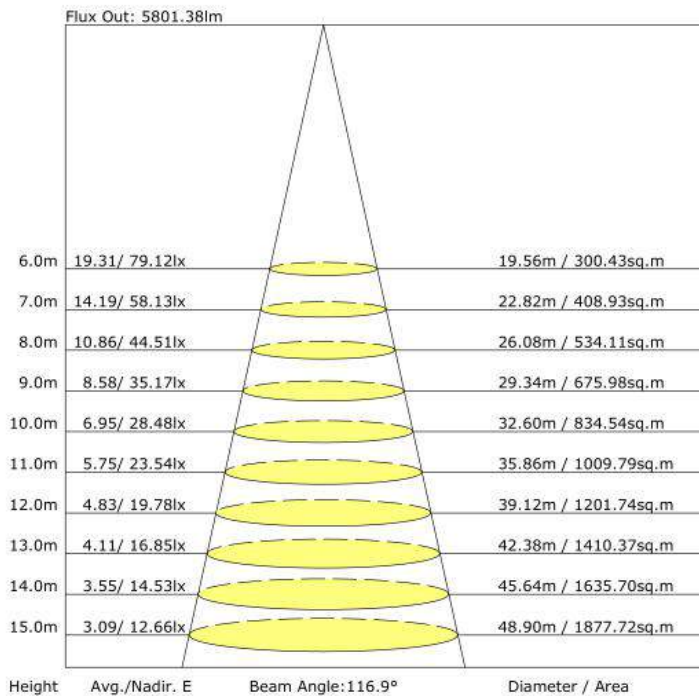

The Average Illuminance Effective Figure