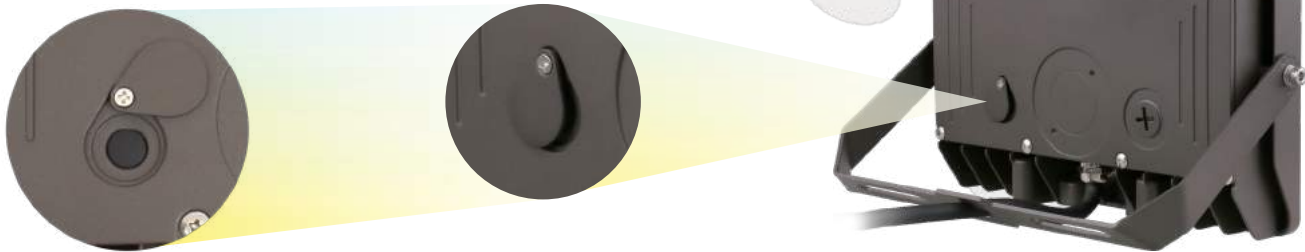

LED Flood Light

Atlas Series

Atlas Series

Beyond LED's ATLAS Series Flood light is the newest design for 2020 and comes with adjustable CCT which makes this product very unique. This flood light is ideal to replace Halogen lamps and comes with U-Bracket and optional Knuckle and Yoke mounts. This flood light is an extremely cost-effective solution, great for illuminating yards, driveways, signage and security applications.

- Up to 125 Lumens per watt
- CCT Changeable 3000K, 4000K and 5000K by pressing a button
- Die-Cast aluminum housing
- Standard attached U-bracket with optional Yoke and Knuckle mount
- Heat resistant polycarbonate optical lens
- Universal 100-277Vac

LED Flood Light

Atlas Series

Atlas Series (Adjustable CCT)

SKU #	Model #	Watts	Lumens	CCT	Type	Input Voltage	Certifications
151385	BLT-FL06-50WCH8A1-BRFMCA30/40/50	50W	7000Lm	3K/4K/5K	U-Bracket	100-277Vac	UL & DLC
151233	BLT-FL06-90WCH8A1-BRFMCA30/40/50	90W	12600Lm	3K/4K/5K	U-Bracket	100-277Vac	UL & DLC

Adjustable 3000K/4000K/5000K CCT Button

Mounting Options

U-Bracket Mount

CORRELATED COLOR TEMPERATURE (CCT)

LED Flood Light

Atlas Series

Specifications - 50W

OPTICAL	Input Power	50W		
	Cover	LENS		
	Lumen	3000K	4000K	5000K
		5750-6500LM	6750-7500LM	6250-7000LM
	Viewing Angle	7H6V		
	Color Temperature	3000K/4000K/5000K		
CRI	>80			
ELECTRICAL	Input Voltage	100-277VAC 50/60Hz		
	PF	≥0.9		
	THD	≤20%		
	Driver Model	Beyond Brand Driver		
	Optional Accessory	Surge protector		
MATERIALS	LED Type	SMD3030 (1W)		
	LED Brand	Seoul		
	LED QTY	112PCS (56*2)		
	Housing	Aluminum Alloy		
	Housing Color	Bronze		
	Waterproof Rating	WET (IP65)		
OTHERS	Operating Temperature	-4°F to 122°F		
	Operating Humidity	10%-90% RH		
	Storage Temperature	-22°F to 176°F		
	Storage Humidity	10%-95% RH		
	Warranty Time	5 Years		