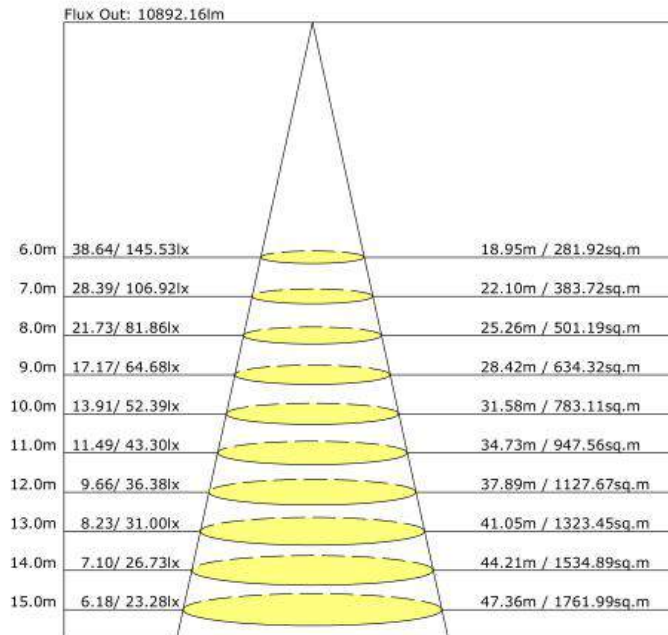

The Average Illuminance Effective Figure