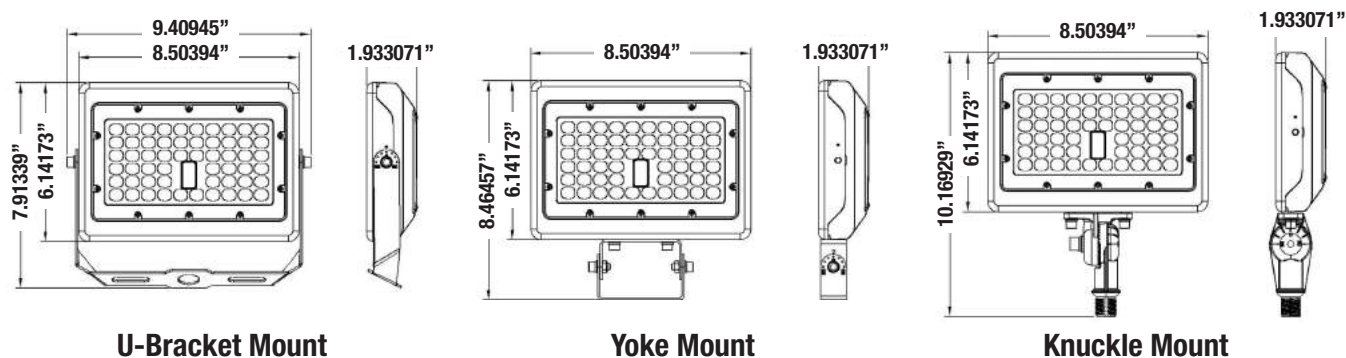

Adjustable 3000K/4000K/5000K CCT Button

Mounting Options

U-Bracket Mount

CORRELATED COLOR TEMPERATURE (CCT)

LED Flood Light

Atlas Series

Specifications - 50W

OPTICAL	Input Power	50W		
	Cover	LENS		
	Lumen	3000K	4000K	5000K
		5750-6500LM	6750-7500LM	6250-7000LM
	Viewing Angle	7H6V		
	Color Temperature	3000K/4000K/5000K		
CRI	>80			
ELECTRICAL	Input Voltage	100-277VAC 50/60Hz		
	PF	≥0.9		
	THD	≤20%		
	Driver Model	Beyond Brand Driver		
	Optional Accessory	Surge protector		
MATERIALS	LED Type	SMD3030 (1W)		
	LED Brand	Seoul		
	LED QTY	112PCS (56*2)		
	Housing	Aluminum Alloy		
	Housing Color	Bronze		
	Waterproof Rating	WET (IP65)		
OTHERS	Operating Temperature	-4°F to 122°F		
	Operating Humidity	10%-90% RH		
	Storage Temperature	-22°F to 176°F		
	Storage Humidity	10%-95% RH		
	Warranty Time	5 Years		

Dimensions

LED Flood Light

Atlas Series

Distribution Diagram - 50W

Luminaire Property

Luminaire Manufacturer:
Voltage: 121.4 V
Power: 45.95 W

Current: 0.383 A
Power Factor: 0.987

Photometric Results