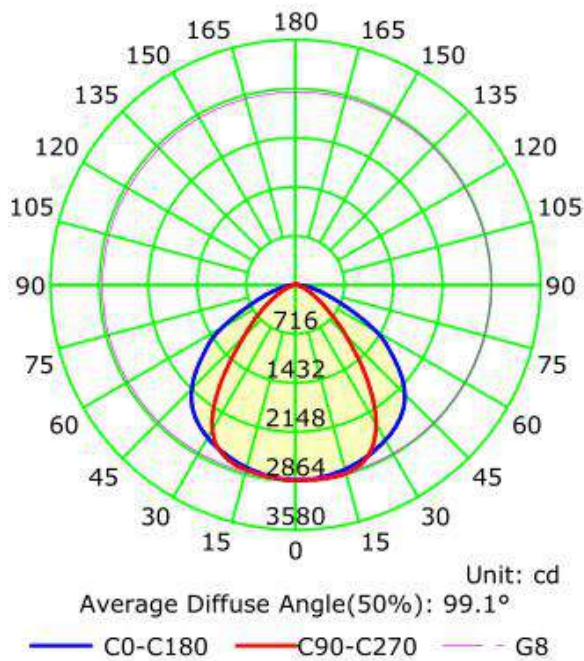

Dimensions

LED Flood Light

Atlas Series

Distribution Diagram - 50W

Luminaire Property

Luminaire Manufacturer:
Voltage: 121.4 V
Power: 45.95 W

Current: 0.383 A
Power Factor: 0.987

Photometric Results

IES Classification: Type I
Total Rated Lamp Lumens: 6650.7 lm
Efficiency: 100%
Upward Ratio: 1%
Central Intensity: 2848.47 cd
Pos of Max. Intensity: H90 V8

Longitudinal Classification: Very Short
Measurement Flux: 6650.7 lm
Downward Ratio: 99%
Luminaire Efficacy Rating (LER): 144.79
Max. Intensity: 2864.77 cd

Luminous Intensity Distribution Curve

The Average Illuminance Effective Figure

LED Flood Light

Atlas Series

Specifications - 90W

OPTICAL	Input Power	90W		
	Cover	LENS		
	Lumen	3000K	4000K	5000K
		10800-12150LM	12150-13500LM	11250-12600LM
	Viewing Angle	7H6V		
	Color Temperature	3000K/4000K/5000K		
CRI	>80			
ELECTRICAL	Input Voltage	120-277VAC 50/60Hz		
	PF	≥0.9		
	THD	≤20%		
	Driver Model	Beyond Brand Driver (1-10V DC Dimmer)		
	Optional Accessory	Photocell/Surge protector		
MATERIALS	LED Type	SMD3030 (1W)		
	LED Brand	Seoul		
	LED QTY	224PCS (112*2)		
	Housing	Bronze		
	Housing Color	Any Colors		
	Waterproof Rating	WET (IP65)		
OTHERS	Operating Temperature	-40°F to 122°F		
	Operating Humidity	10%-90% RH		
	Storage Temperature	-40°F to 176°F		
	Storage Humidity	10%-95% RH		
	Warranty Time	5 Years		

Longitudinal Classification: Very Short
Measurement Flux: 12919.8 lm
Downward Ratio: 99%
Luminaire Efficacy Rating (LER): 147.60
Max. Intensity: 5252.57 cd

Luminous Intensity Distribution Curve

Average Diffuse Angle(50%): 101.8°