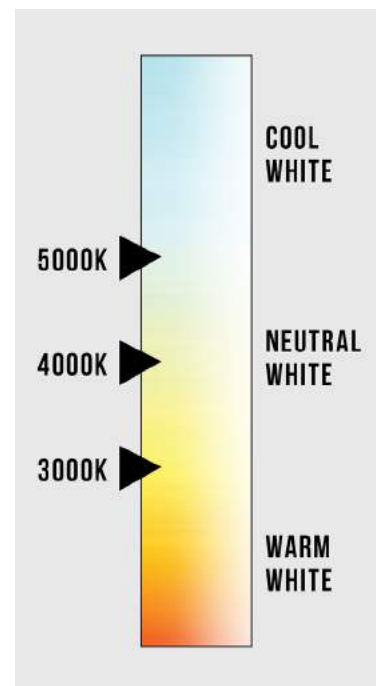

Adjustable 3000K/4000K/5000K CCT Button

Mounting Options

U-Bracket Mount

CORRELATED COLOR TEMPERATURE (CCT)

LED Flood Light

Atlas Series

Specifications - 50W

OPTICAL	Input Power	50W		
	Cover	LENS		
	Lumen	3000K	4000K	5000K
		5750-6500LM	6750-7500LM	6250-7000LM
	Viewing Angle	7H6V		
	Color Temperature	3000K/4000K/5000K		
CRI	>80			
ELECTRICAL	Input Voltage	100-277VAC 50/60Hz		
	PF	≥0.9		
	THD	≤20%		
	Driver Model	Beyond Brand Driver		
	Optional Accessory	Surge protector		
MATERIALS	LED Type	SMD3030 (1W)		
	LED Brand	Seoul		
	LED QTY	112PCS (56*2)		
	Housing	Aluminum Alloy		
	Housing Color	Bronze		
	Waterproof Rating	WET (IP65)		
OTHERS	Operating Temperature	-4°F to 122°F		
	Operating Humidity	10%-90% RH		
	Storage Temperature	-22°F to 176°F		
	Storage Humidity	10%-95% RH		
	Warranty Time	5 Years		

Dimensions

LED Flood Light

Atlas Series

Distribution Diagram - 50W

Luminaire Property

Luminaire Manufacturer:
Voltage: 121.4 V
Power: 45.95 W

Current: 0.383 A
Power Factor: 0.987

Photometric Results