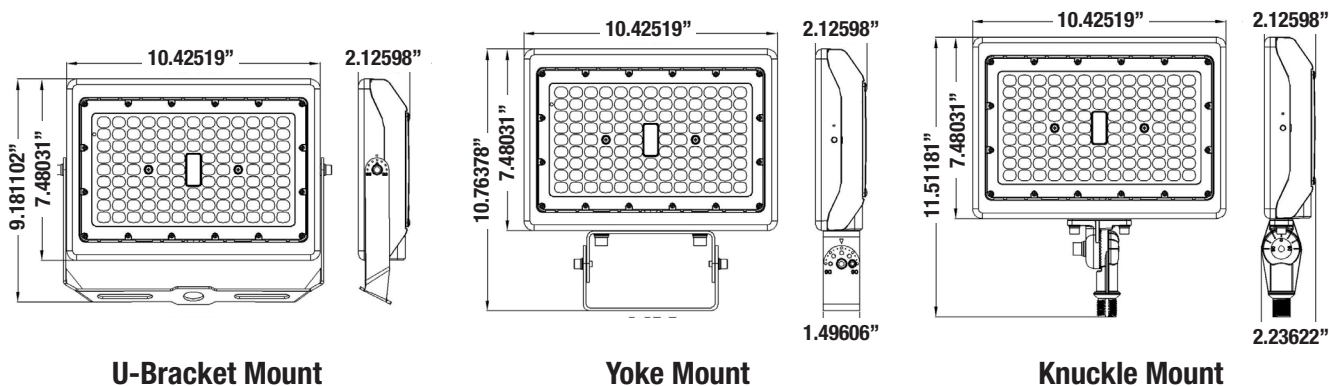

Luminous Intensity Distribution Curve

The Average Illuminance Effective Figure

LED Flood Light

Atlas Series

Specifications - 90W

OPTICAL	Input Power	90W		
	Cover	LENS		
	Lumen	3000K	4000K	5000K
		10800-12150LM	12150-13500LM	11250-12600LM
	Viewing Angle	7H6V		
	Color Temperature	3000K/4000K/5000K		
CRI	>80			
ELECTRICAL	Input Voltage	120-277VAC 50/60Hz		
	PF	≥0.9		
	THD	≤20%		
	Driver Model	Beyond Brand Driver (1-10V DC Dimmer)		
	Optional Accessory	Photocell/Surge protector		
MATERIALS	LED Type	SMD3030 (1W)		
	LED Brand	Seoul		
	LED QTY	224PCS (112*2)		
	Housing	Bronze		
	Housing Color	Any Colors		
	Waterproof Rating	WET (IP65)		
OTHERS	Operating Temperature	-40°F to 122°F		
	Operating Humidity	10%-90% RH		
	Storage Temperature	-40°F to 176°F		
	Storage Humidity	10%-95% RH		
	Warranty Time	5 Years		

Dimensions

U-Bracket Mount

Yoke Mount

Knuckle Mount

LED Flood Light

Atlas Series

Distribution Diagram - 90W

Luminaire Property