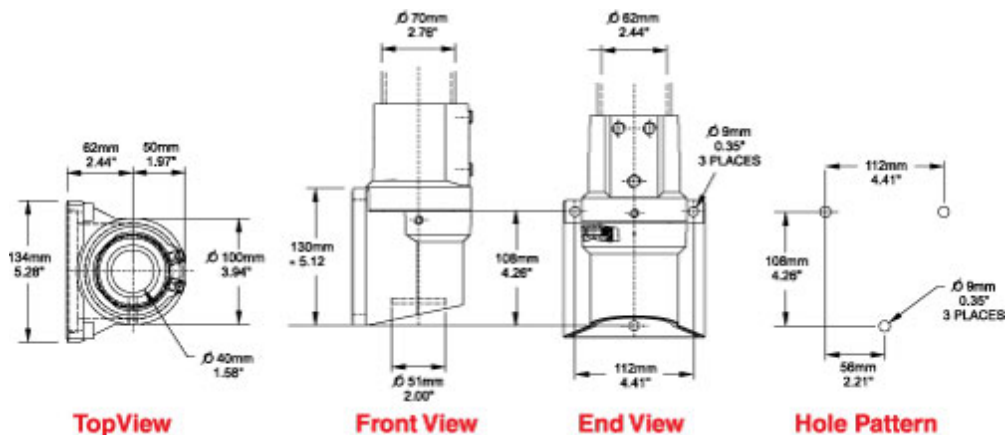

## Tara Plus Vertical Wall Joint TPSSVWJ Series

- Accepts 70mm tube parallel to its mounting surface.
- Die-cast Aluminum G Al Si 12.
- Rotates 316°.

Part No. **R149-010-001**

Data subject to change without notice