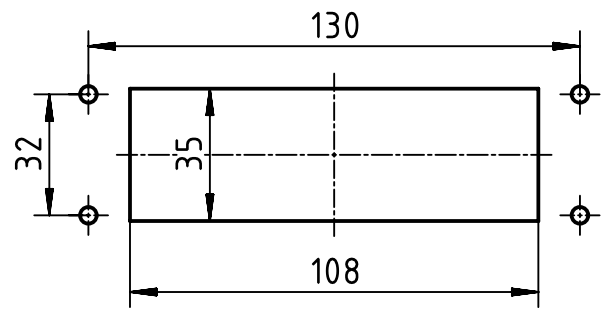

XXXXXXXXXX  
 09628240306  
 Type 4/12 enclosure

(1:2) panel cut out

	All rights reserved Department EL PD	All Dimensions in mm Original Size DIN A4		Scale 1:1	Free size tol.	Ref. Sub.
		HARTING Electric GmbH & Co. KG D-32339 Espelkamp	Created by HOLLERT	Inspected by GERB	Standardisation GARSKE	Date 2020-09-08
Title Han EMC/B 24 Base Panel					Doc-Key / ECM-Nr. 100515097/UGD/002/E 500000179219	
Type TB			Number 09 62 824 0306		Rev. E	Page 1/1