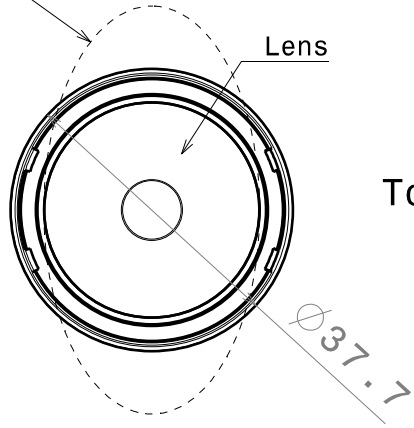

1

Isometric view

Front view

Oval beam direction

Top view

Materials:
 Lens PMMA
 Holder PC, BLACK
 Tape Acrylic foam

This drawing is our property.
 It can't be reproduced
 or communicated without
 our written agreement.

Ledil Oy
 Tehdaskatu 13
 FIN-24100 SALO
 Finland

DRAWING TITLE
Datasheet EVA-LUXEON-M-WITH-TAPE Assembly

DRAWN BY
 mav

DATE
 12.4.2012

CHECKED BY
 sn

DATE
 12.4.2012

SIZE **A4** DRAWING NUMBER

REV
1

DESIGNED BY
 pl

DATE
 17.02.2011

SCALE **2:1** WEIGHT (g)

SHEET **1/1**

D

A