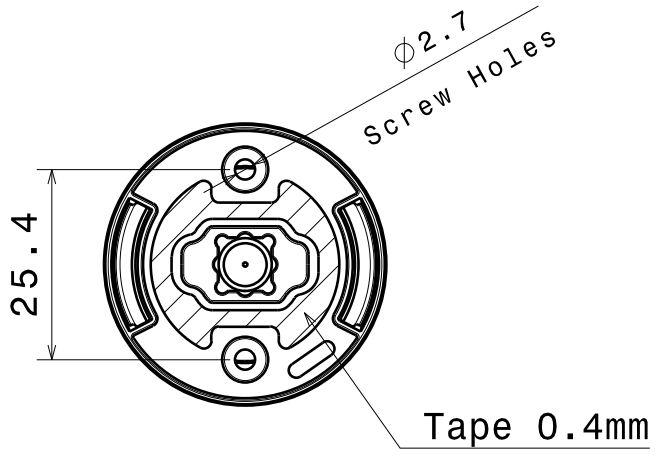

1

Isometric view

Front view

Oval beam direction

Top view

Materials:
 Lens PMMA
 Holder PC, BLACK
 Tape Acrylic foam

This drawing is our property.
 It can't be reproduced
 or communicated without
 our written agreement.

Ledil Oy
 Tehdaskatu 13
 FIN-24100 SALO
 Finland

DRAWING TITLE
Datasheet EVA-LUXEON-M-WITH-TAPE Assembly

DRAWN BY
 mav

DATE
 12.4.2012

CHECKED BY
 sn

DATE
 12.4.2012

SIZE **A4** DRAWING NUMBER

REV
1

DESIGNED BY
 pl

DATE
 17.02.2011

SCALE **2:1** WEIGHT (g)

SHEET **1/1**

D

A