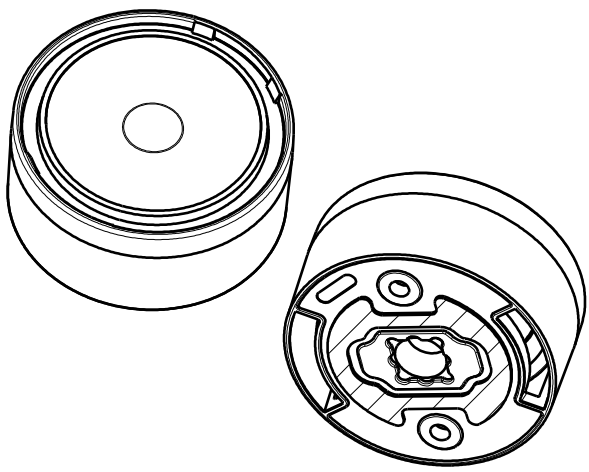

D

C

B

A

4

3

2

1

1

Isometric view

Front view

Oval beam direction

Top view

Materials:
 Lens PMMA
 Holder PC, BLACK
 Tape Acrylic foam

This drawing is our property.
 It can't be reproduced
 or communicated without
 our written agreement.

Ledil Oy
 Tehdaskatu 13
 FIN-24100 SALO
 Finland

DRAWING TITLE
Datasheet EVA-LUXEON-M-WITH-TAPE Assembly

DRAWN BY
 mav

DATE
 12.4.2012

CHECKED BY
 sn

DATE
 12.4.2012

SIZE **A4** DRAWING NUMBER

REV
1

DESIGNED BY
 pl

DATE
 17.02.2011

SCALE **2:1** WEIGHT (g)

SHEET **1/1**

D

A