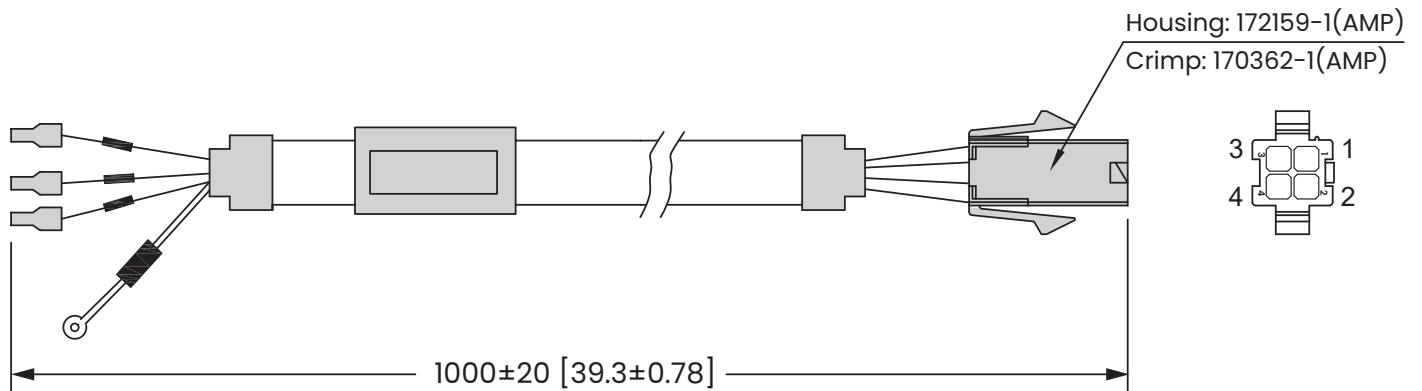

### FEATURES AND BENEFITS

- Wire Harness for Servo Motors
- 1m (3.3ft) length

### PINOUT DIAGRAMS

Signal	Color	Connect to motor
		AMP172159-1
U	Red	1
V	Yellow	2
W	Blue	3
PE	Yellow/Green	4

### DIMENSIONS (Unit: mm/in)