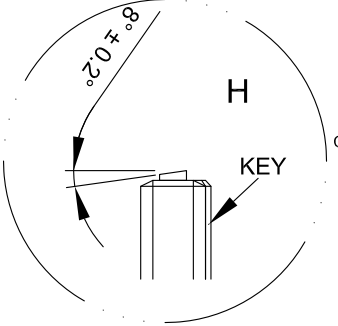

A
(CONNECTOR KEY UP)

B
(CONNECTOR KEY UP)

FIBER MAPPING	
KEY UP	KEY UP
A	B
1 BLUE	16
2 ORANGE	15
3 GREEN	14
4 BROWN	13
5 GRAY	12
6 WHITE	11
7 RED	10
8 BLACK	9
9 BLUE	8
10 ORANGE	7
11 GREEN	6
12 BROWN	5
13 GRAY	4
14 WHITE	3
15 RED	2
16 BLACK	1

SPECIFICATION:

- CONNECTOR A : 16F MPO/APC FEMALE
- CONNECTOR B : 16F MPO/APC FEMALE
- CABLE TYPE : 16 STRANDS CABLE, MM 50/125(OM5), ROUND 3.0mm LSZH JACKET.
- JACKET COLOR : NEON GREEN
- WAVELENGTH : 850nm
- INSERTION LOSS : ≤0.60dB

Part Number: C50G-9162-xxM
Description: w-Ignite™ Fiber Cable, 16F MPO/APC Female-Female, KU-KU, OM5 3mm 16F Neon Green LSZH Jacket, xx Meter.