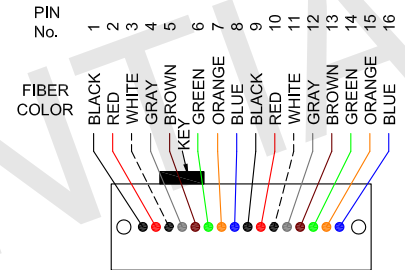

A
(CONNECTOR KEY UP)

B
(CONNECTOR KEY UP)

FIBER MAPPING	
KEY UP	KEY UP
A	B
1 BLUE	16
2 ORANGE	15
3 GREEN	14
4 BROWN	13
5 GRAY	12
6 WHITE	11
7 RED	10
8 BLACK	9
9 BLUE	8
10 ORANGE	7
11 GREEN	6
12 BROWN	5
13 GRAY	4
14 WHITE	3
15 RED	2
16 BLACK	1

SPECIFICATION:

- CONNECTOR A : 16F MPO/APC FEMALE
- CONNECTOR B : 16F MPO/APC FEMALE
- CABLE TYPE : 16 STRANDS CABLE, MM 50/125(OM5), ROUND 3.0mm LSZH JACKET.
- JACKET COLOR : NEON GREEN
- WAVELENGTH : 850nm
- INSERTION LOSS : ≤0.60dB

Part Number: C50G-9162-xxM
Description: w-Ignite™ Fiber Cable, 16F MPO/APC Female-Female, KU-KU, OM5 3mm 16F Neon Green LSZH Jacket, xx Meter.