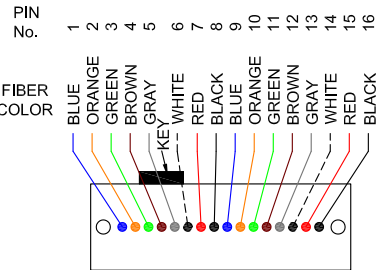

A
(CONNECTOR KEY UP)

B
(CONNECTOR KEY UP)

FIBER MAPPING	
KEY UP	KEY UP
A	B
1 BLUE	16
2 ORANGE	15
3 GREEN	14
4 BROWN	13
5 GRAY	12
6 WHITE	11
7 RED	10
8 BLACK	9
9 BLUE	8
10 ORANGE	7
11 GREEN	6
12 BROWN	5
13 GRAY	4
14 WHITE	3
15 RED	2
16 BLACK	1

SPECIFICATION:

- CONNECTOR A : 16F MPO/APC FEMALE
- CONNECTOR B : 16F MPO/APC FEMALE
- CABLE TYPE : 16 STRANDS CABLE, MM 50/125(OM5), ROUND 3.0mm LSZH JACKET.
- JACKET COLOR : NEON GREEN
- WAVELENGTH : 850nm
- INSERTION LOSS : ≤0.60dB

Part Number: C50G-9162-xxM
Description: w-Ignite™ Fiber Cable, 16F MPO/APC Female-Female, KU-KU, OM5 3mm 16F Neon Green LSZH Jacket, xx Meter.