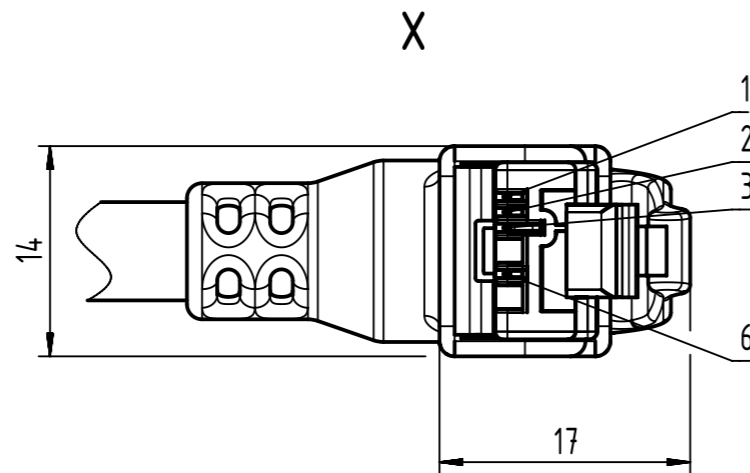

Loading-Plan:

- Protection level: IP20
- Temperature range: -40°C ... +70°C

	All Dimensions in mm Original Size DIN A3		Scale 2:1	Free size tol.		Ref.
	All rights reserved Department EC PD - RO		Created by MUNTEANV	Inspected by AVRAM	Standardisation SCHREIER	Date 2015-04-06
HARTING Electronics GmbH D-32339 Espelkamp		Title RJ Industrial Cable Assembly			Doc-Key / ECM-Nr. 100155463/UGD/015/B 50000087655	
		Type TB	Number 09470300XXX		Rev. B	Page 1/2

	All Dimensions in mm Original Size DIN A3	Scale 1:1	Free size tol.	Ref. Sub.
	All rights reserved Department EC PD - RO	Created by MUNTEANV	Inspected by AVRAM	Standardisation SCHREIER
HARTING Electronics GmbH D-32339 Espelkamp		Title RJ Industrial Cable Assembly	Date 2015-04-06	State Final Release
Type TB	Number 09470300XXX	Doc-Key / ECM-Nr. 100155463/UGD/015/B 50000087655	Rev. B	Page 2/2