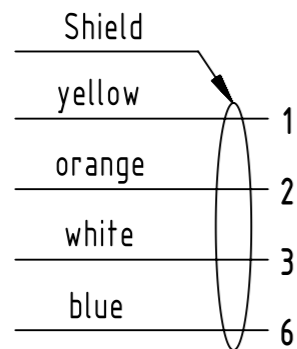

Loading-Plan:

- Protection level: IP20
- Temperature range: -40°C ... +70°C

	All Dimensions in mm Original Size DIN A3		Scale 2:1	Free size tol.		Ref.
	All rights reserved Department EC PD - RO		Created by MUNTEANV	Inspected by AVRAM	Standardisation SCHREIER	Date 2015-04-06
HARTING Electronics GmbH D-32339 Espelkamp		Title RJ Industrial Cable Assembly			Doc-Key / ECM-Nr. 100155463/UGD/015/B 50000087655	
		Type TB	Number 09470300XXX		Rev. B	Page 1/2