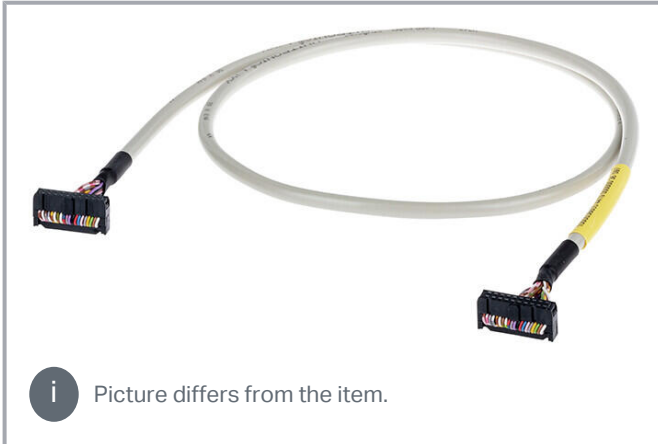

Data sheet | Item number: 706-150/314-200

Connection cable; 14-pole; Pluggable connector per DIN 41651; 14-pole; Pluggable connector per DIN 41651; Length: 2 m; Conductor cross-section: 0.14 mm²

www.wago.com/706-150/314-200