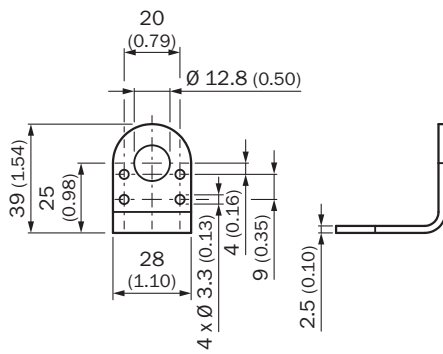

BEF-KHS-N05

**SICK**  
Sensor Intelligence.

Ordering information

Type	Part no.
BEF-KHS-N05	2051611

Included in delivery: BEF-KHS-KH3 (1)

Other models and accessories → [www.sick.com/](http://www.sick.com/)

Detailed technical data

Technical specifications

<b>Accessory group</b>	Universal bar clamp systems
<b>Material</b>	Zinc plated steel (sheet), Zinc die cast (clamping bracket)
<b>Items supplied</b>	Universal clamp (5322626), mounting hardware
<b>Description</b>	Plate N05 for universal clamp bracket, M12
<b>Usable for</b>	IMA IMF M12 round sensors UC4 V12-2 MultiV MultiLine W4-3

Dimensional drawing (Dimensions in mm (inch))

BEF-KHS-KH3