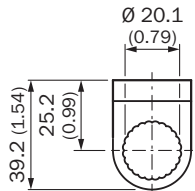

Detailed technical data

Technical specifications

<b>Accessory group</b>	Universal bar clamp systems
<b>Material</b>	Zinc plated steel (sheet), Zinc die cast (clamping bracket)
<b>Items supplied</b>	Universal clamp (5322626), mounting hardware
<b>Description</b>	Plate N05 for universal clamp bracket, M12
<b>Usable for</b>	IMA IMF M12 round sensors UC4 V12-2 MultiV MultiLine W4-3

Dimensional drawing (Dimensions in mm (inch))

BEF-KHS-KH3