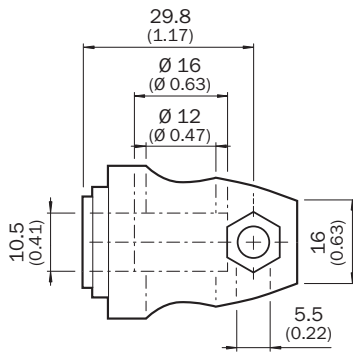

BEF-KHS-N05

**SICK**  
Sensor Intelligence.

Ordering information

Type	Part no.
BEF-KHS-N05	2051611

Included in delivery: BEF-KHS-KH3 (1)

Other models and accessories → [www.sick.com/](http://www.sick.com/)

Detailed technical data

Technical specifications

<b>Accessory group</b>	Universal bar clamp systems
<b>Material</b>	Zinc plated steel (sheet), Zinc die cast (clamping bracket)
<b>Items supplied</b>	Universal clamp (5322626), mounting hardware
<b>Description</b>	Plate N05 for universal clamp bracket, M12
<b>Usable for</b>	IMA IMF M12 round sensors UC4 V12-2 MultiV MultiLine W4-3

Dimensional drawing (Dimensions in mm (inch))

BEF-KHS-KH3