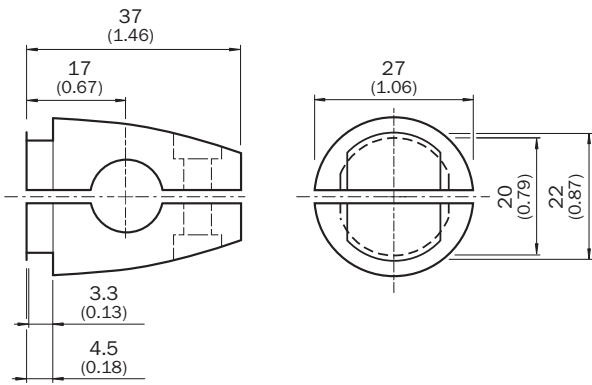

Detailed technical data

Technical specifications

<b>Accessory group</b>	Universal bar clamp systems
<b>Material</b>	Zinc plated steel (sheet), Zinc die cast (clamping bracket)
<b>Items supplied</b>	Universal clamp (5322626), mounting hardware
<b>Description</b>	Plate N05 for universal clamp bracket, M12
<b>Usable for</b>	IMA IMF M12 round sensors UC4 V12-2 MultiV MultiLine W4-3

Dimensional drawing (Dimensions in mm (inch))

BEF-KHS-KH3