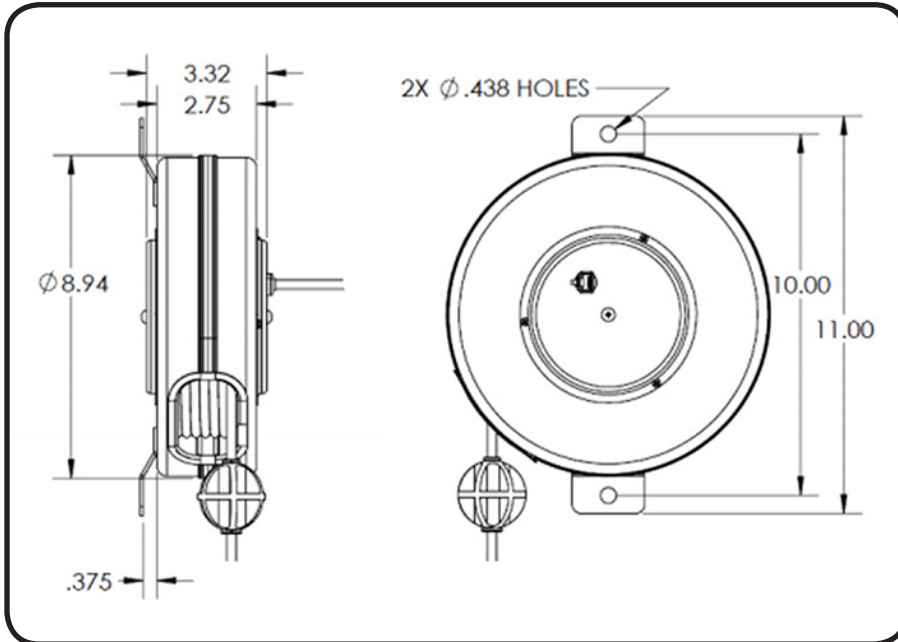

**Stage Ninja® 40 Foot Retractable Female DMX Cable Reel**

Premium DMX cable with genuine 5-pin Neutrik® DMX connectors. Pull cable to desired length (it locks in place); give the cable another pull to unlock. Cable instantly retracts into protective housing.

Custom options available. Call 317-829-1507 to learn more. Made in USA 

**WARNING**

Read all instructions. Keep out of reach of children. The Stage Ninja® Retractable Cable Reel is not a toy! This product can cause injury including but not limited to burns, cuts, eye injuries, or amputation if cord is used improperly. Recoil can cause injuries, especially when recoil is unexpected. When unplugging from connection, hold the cable end when retracting to maintain control of recoil. Do not wrap cord around finger, neck, arm, leg or other appendage or body part. The retractable cord is for use by responsible adults only. Do not allow anyone to touch or encounter the reel while it is in use. Stop using the retractable cable reel if the cable becomes frayed, damaged, shows any other signs of wear and tear, or does not function properly. Do not attempt to repair the cord. Wear long pants to reduce the risk of burns and cuts from the retractable cord. Do not place hands, feet, head or any other appendage or body part near housing unit while the cord is extended. Please heed these warning and use retractable cable reel with caution.

Reel Material	Retraction length (US/M) / Connector	Reel Size / Color	Cord Color	Static Length / Connector
Powder Coated Steel	40ft (12.2m) / 5-pin Female	9 Inch / Black	Black	6ft (1.8m) / 5-pin Male
Weight	Constant Tension Available	Shielded	Mounting	Warranty
9 lbs / 4.1 kg	Yes	Yes	Flat Mounting Strap	1 Year