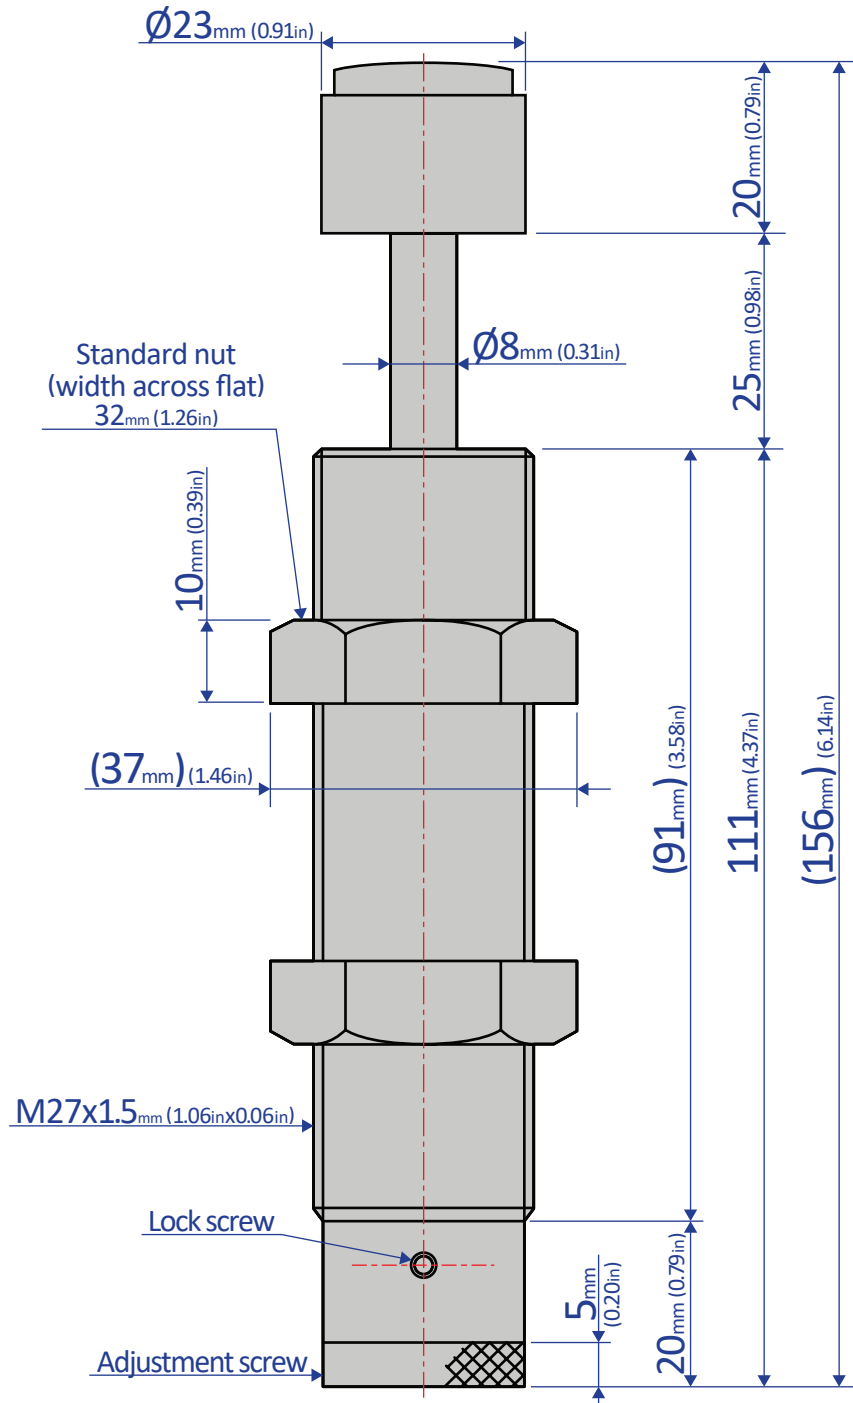

FA-2725FB-C

SHOCK ABSORBER - ADJUSTABLE

Bansbach
easylift[®]

50 West Drive • Melbourne, Florida 32904
(321) 253-1999 • www.easylift.com • www.damper.net