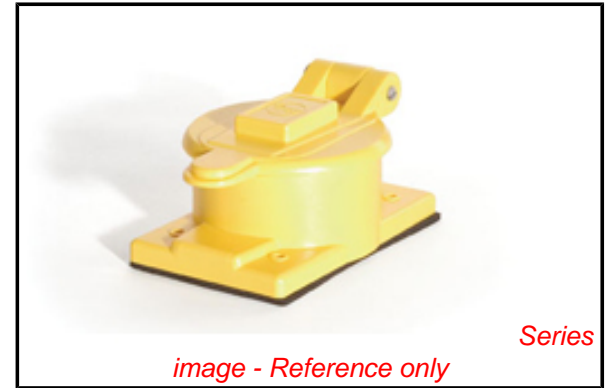

PLEASE CHECK WWW.MOLEX.COM FOR LATEST PART INFORMATION

Part Number: [130147-0171](#)
Status: **Active**
Overview: [Watertite® Wet-Location Wiring Solutions](#)
Description: Watertite® Receptacle Flip Coverplate with Locking Blade, 2 Pole/3 Wire, Non-NEMA, 600V AC/250V DC

Documents:
[RoHS Certificate of Compliance \(PDF\)](#)

Agency Certification

UL E68122

General

Product Family	Wiring Devices
Series	130147
IP Rating	IP67
NEMA Configuration	Non-NEMA Locking
Overview	Watertite® Wet-Location Wiring Solutions
Product Name	Watertite®
Receptacle Type	Single
Specialty	N/A
Type	Receptacle
UPC	78678834084
Woodhead	Yes

Physical

Cord Grip Body Size	N/A
Flange	No
Flip Lid	Yes
Gender	Female
Length	N/A
Locking Blade	Yes
Poles	3-pole/4-wire

Electrical

Cord Type	N/A
Current - Maximum per Contact	50A
GFCI	No
Lighted Connector	No
Voltage - Maximum	600V AC / 250V DC

Material Info

Old Part Number 69W62

EU RoHS

**ELV and RoHS
Compliant**
**REACH SVHC
Not Reviewed**
**Low-Halogen Status
Not Reviewed**

China RoHS

Need more information on product environmental compliance?

Email productcompliance@molex.com
 For a multiple part number RoHS Certificate of Compliance, [click here](#)