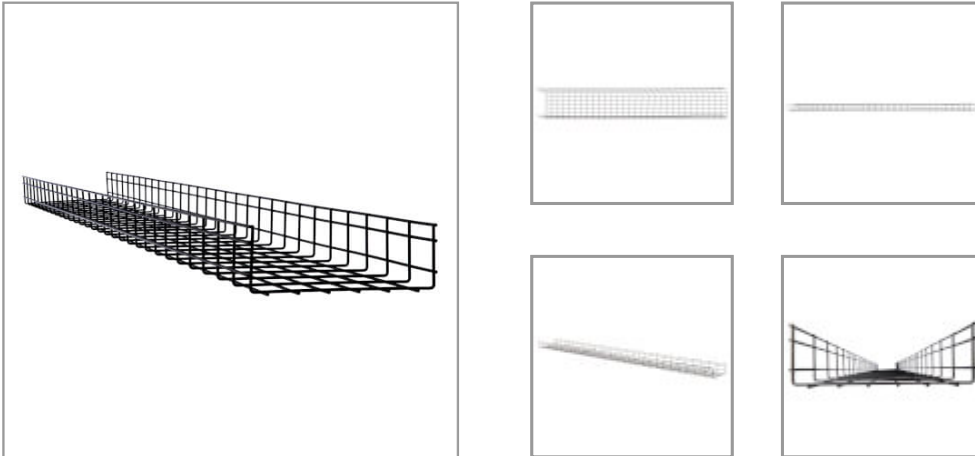

## Wire Mesh Cable Tray - 300 x 100 x 3000 mm (12 in. x 4 in. x 10 ft.), 6 Pack

MODEL NUMBER: SRWB12410STR6

Provides wall-, floor- or ceiling-based copper cable routing, allowing organized category cable bundling within your data center.

### Features

**Eliminate Cable Stress by Organizing Copper Cabling Through Your Data Center** This SmartRack® Wire Mesh Cable Tray is easy to install along the wall, floor or ceiling of your data center. The SRWB12410STR6 is a straight section measuring 3000 millimeters long, but you can cut it with side-action bolt cutters to fit your custom specifications. It also measures 300 millimeters wide and 100 millimeters high to allow you to neatly bundle network and audio/video cables.

**Constructed from High-Strength Steel Wire Built to Last in Busy Environments** The black powder-coated wire is smooth and rounded, which not only protects cable installers and IT personnel from cutting their hands, but also prevents cables from fraying along sharp edges. The rounded wire also prohibits debris from building up on it in dusty network closets and industrial spaces. Large mesh openings allow you to route cables through the spaces if needed.

### Highlights

- Package includes 6 total spans of wire mesh cable tray
- Cuts cable clutter by routing bundles along the wall, floor or ceiling in your data center
- Smooth, rounded wire construction prevents cable fraying due to sharp ends
- Large mesh size allows convenient cable routing through the open spaces
- Ideal for organizing cable in data centers, network closets and industrial areas