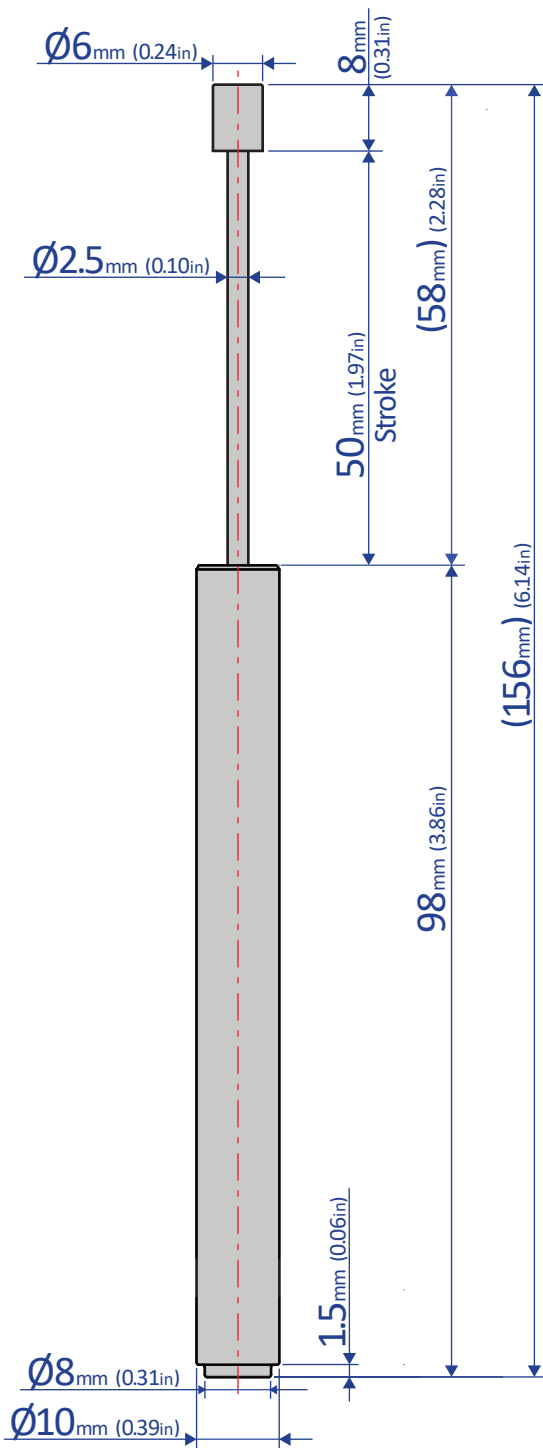

FPD-1050B3-CW

SHOCK ABSORBER - FIXED

Bansbach
easylift[®]

50 West Drive • Melbourne, Florida 32904
(321) 253-1999 • www.easylift.com • www.damper.net