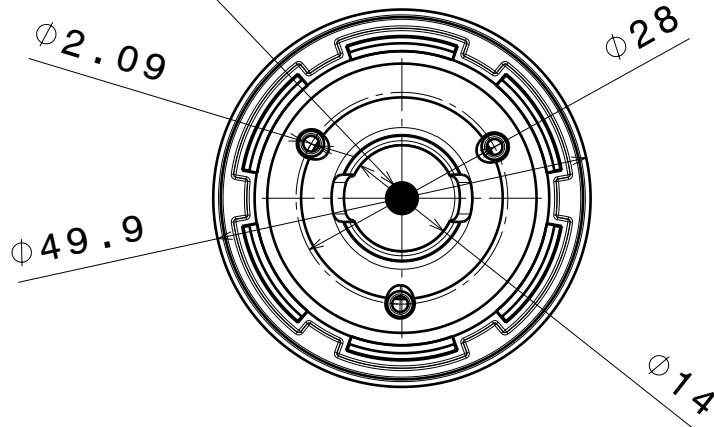

[http://www.delo.de/fileadmin/datasheet/DELO-PUR\\_9895\\_\(TIDB-GB\).pdf](http://www.delo.de/fileadmin/datasheet/DELO-PUR_9895_(TIDB-GB).pdf)

NOTE: It is recommended to use glue like DELO-PUR 9895 for pin fastening.

Isometric view

Front view

LED position

Bottom view

INDEX	PART NO	DESCRIPTION	MATERIAL	COLOUR
1	C13087	MIRELLA-50-W-PF	PC	metal

Tolerances if not otherwise shown  
According to DIN ISO 2768-1  
Linear measures:  
Up to 30mm class M, otherwise class C.  
According to DIN ISO 2768-2  
Form and position: class L

SIZE	PART NUMBER
<b>A4</b>	<b>C13087</b>

SCALE	1:1	WEIGHT	4,14 g	SHEET	1/1
-------	-----	--------	--------	-------	-----