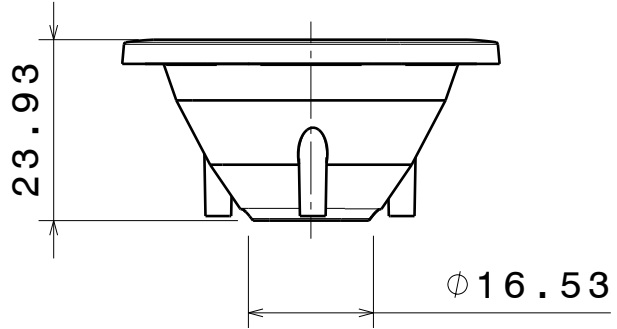

Isometric view

Front view

LED position

Bottom view

INDEX	PART NO	DESCRIPTION	MATERIAL	COLOUR
1	C13087	MIRELLA-50-W-PF	PC	metal

Tolerances if not otherwise shown  
According to DIN ISO 2768-1  
Linear measures:  
Up to 30mm class M, otherwise class C.  
According to DIN ISO 2768-2  
Form and position: class L

SIZE	PART NUMBER
<b>A4</b>	<b>C13087</b>

SCALE	1:1	WEIGHT	4,14 g	SHEET	1/1
-------	-----	--------	--------	-------	-----