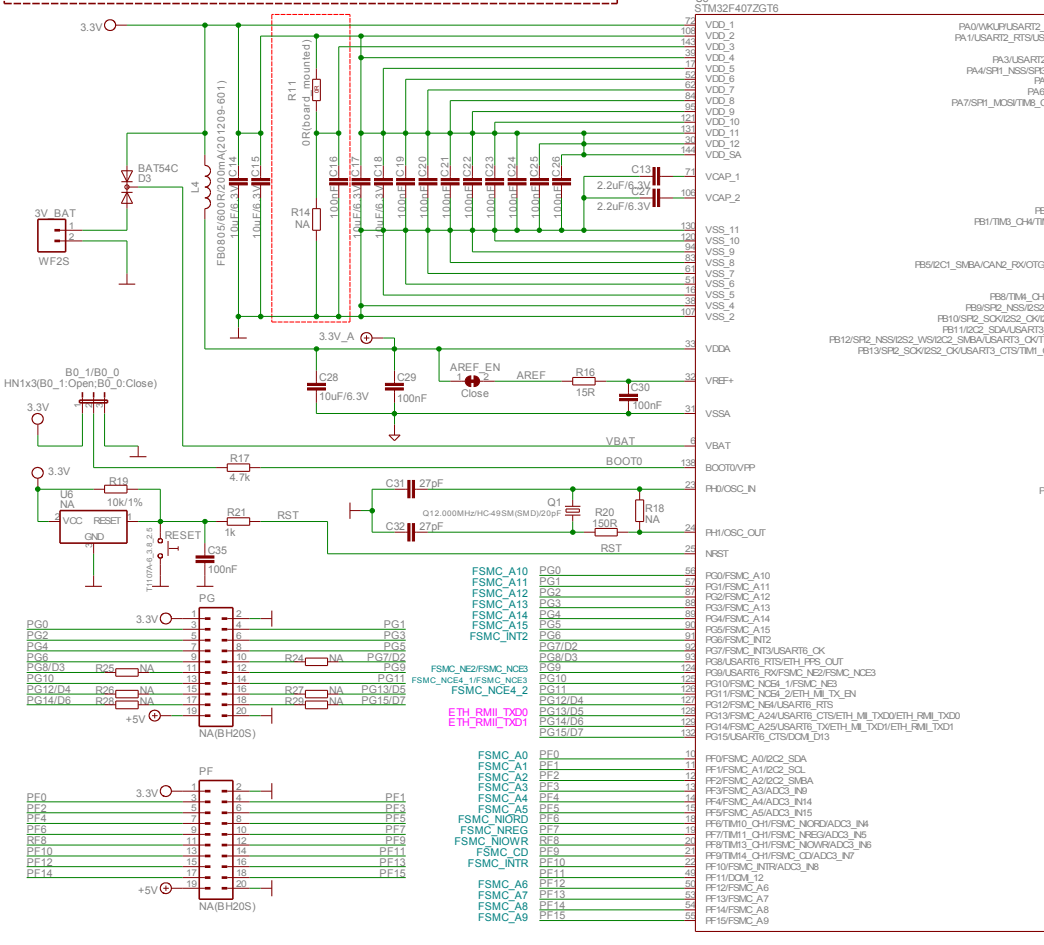

JTAG

SD/MMC CARD

USB\_HOST

USB\_OTG

POWER SUPPLY CIRCUIT

BUTTON and LED

STM32-H407 Rev B  
OLIMEX LTD BULGARIA  
<http://www.olimex.com/dev>