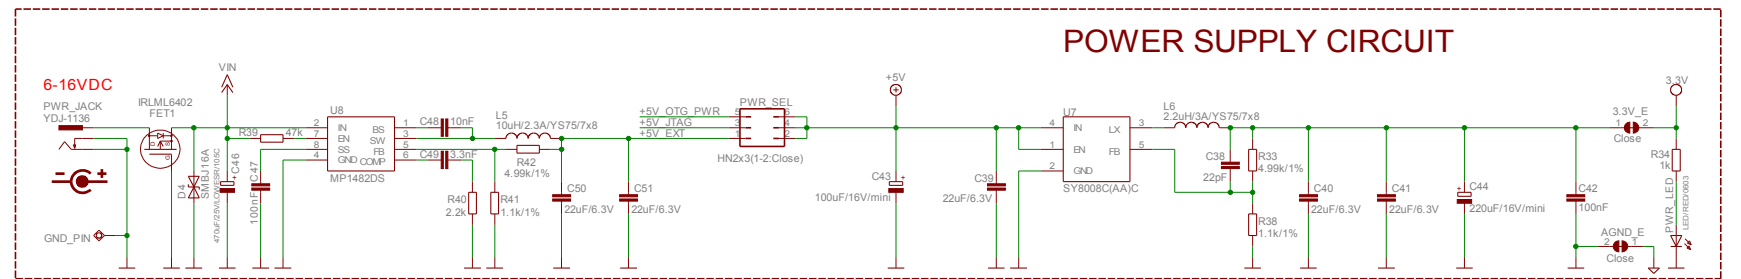

JTAG

SD/MMC CARD

USB\_HOST

USB\_OTG

POWER SUPPLY CIRCUIT

BUTTON and LED

STM32-H407 Rev B  
OLIMEX LTD BULGARIA  
<http://www.olimex.com/dev>