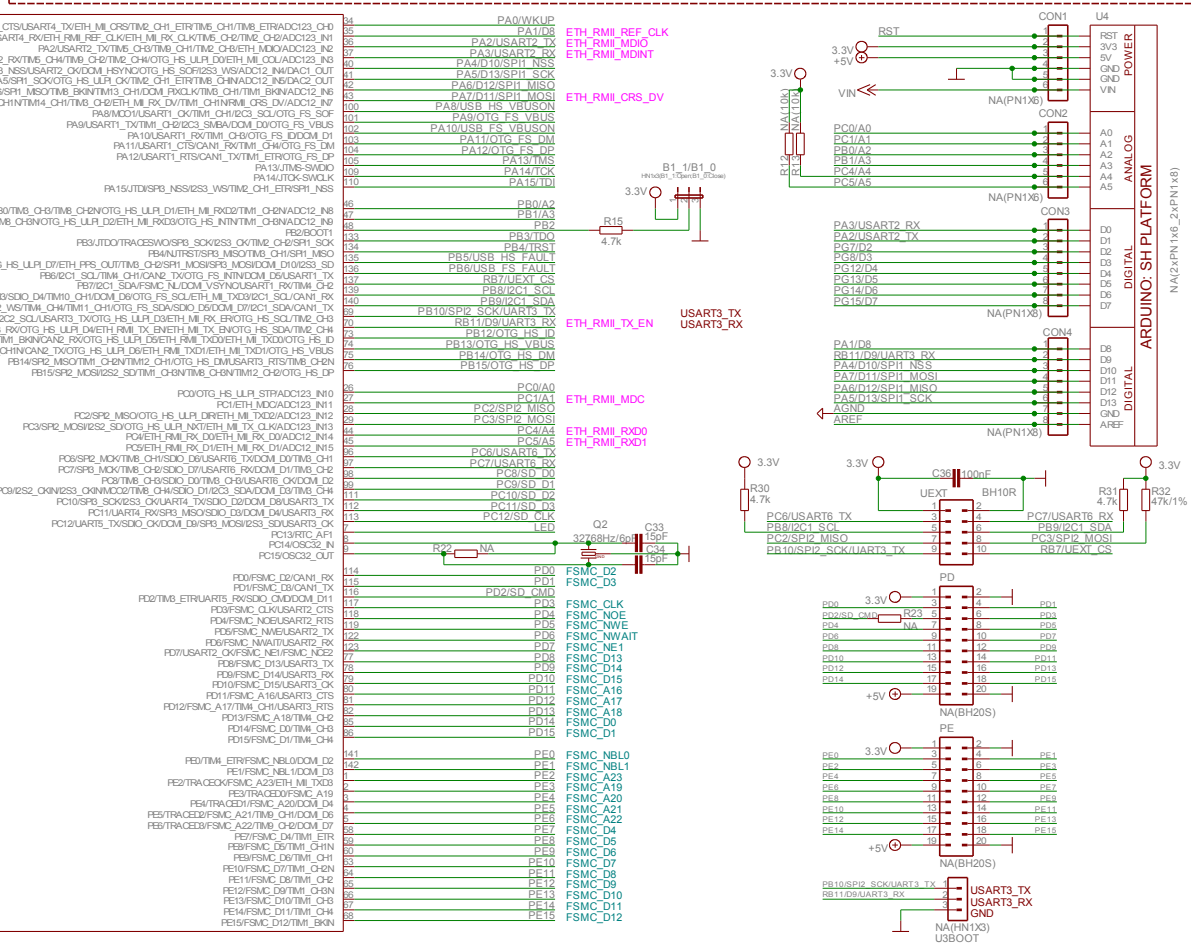

JTAG

SD/MMC CARD

USB\_HOST

USB\_OTG

POWER SUPPLY CIRCUIT

BUTTON and LED

STM32-H407 Rev B  
OLIMEX LTD BULGARIA  
<http://www.olimex.com/dev>