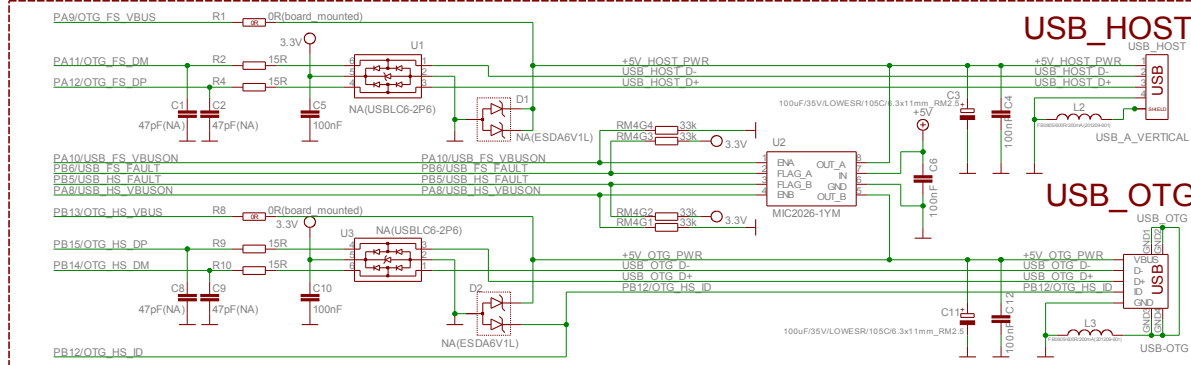

JTAG

SD/MMC CARD

USB\_HOST

USB\_OTG

POWER SUPPLY CIRCUIT

BUTTON and LED

STM32-H407 Rev B  
OLIMEX LTD BULGARIA  
<http://www.olimex.com/dev>