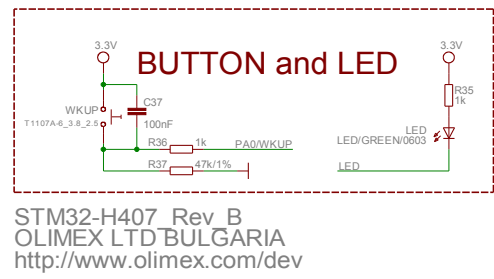

JTAG

SD/MMC CARD

USB\_HOST

USB\_OTG

POWER SUPPLY CIRCUIT

BUTTON and LED

STM32-H407 Rev B  
OLIMEX LTD BULGARIA  
<http://www.olimex.com/dev>