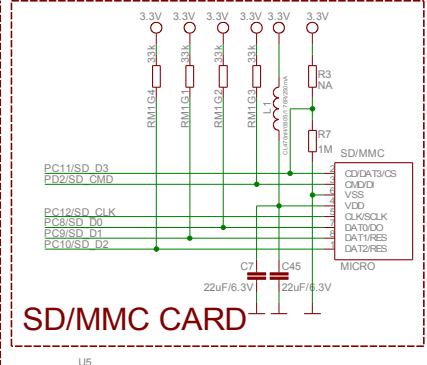

JTAG

SD/MMC CARD

USB\_HOST

USB\_OTG

POWER SUPPLY CIRCUIT

BUTTON and LED

STM32-H407 Rev B  
OLIMEX LTD BULGARIA  
<http://www.olimex.com/dev>