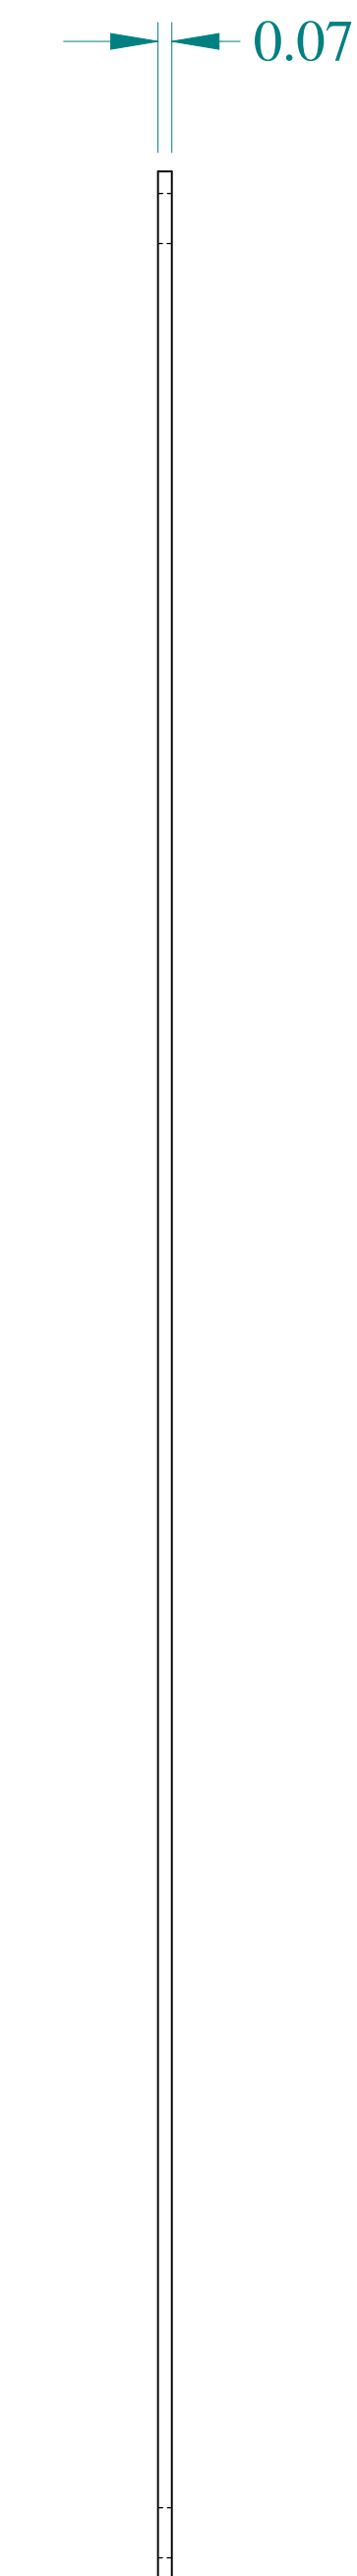

TOP VIEW

FRONT VIEW

SIDE VIEW

SIDE VIEW

ISOMETRIC VIEW

Data subject to change without notice.

Part # : 14G1311

Date : Jan. 31, 2020

[Link:www.hammg.com/14G1311](http://www.hammg.com/14G1311)