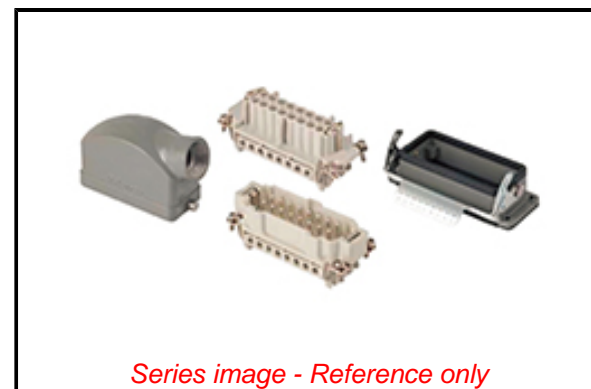

PLEASE CHECK WWW.MOLEX.COM FOR LATEST PART INFORMATION

Part Number: [0936030041](#)
Status: **Active**
Overview: GWconnect Heavy Duty Connectors (HDC)
Description: GWconnect Connector Kit, 6 Pole, Series S-E Female-Male Inserts, M20 Die-cast Aluminum Hood-Side Entry, Bulkhead Housing-Vertical, 1 Lever, Size 6B «44x27», Grey

Documents:

[RoHS Certificate of Compliance (PDF)](#)

Kit components

Kit Components [936010911](#) M20 Hood, [936010215](#) Male Insert, [936010207](#) Female Insert, [936010842](#) Vertical Bulkhead Housing

General

Product Family Industrial Connectors / Enclosures
Series [93603](#)
Color - Cable Jacket N/A
Component Size 6B «44x27»
Component Type Connector Kit - Female+Male
Exclude SD Check Yes
Insert Series S-E
Overview [GWconnect Heavy Duty Connectors (HDC)](#)
Product Category Heavy Duty Connectors
Product Name GWconnect
UPC 887191862071

Physical

Lock to Mating Part Yes
Mounting Style Bulkhead
Net Weight 330.000/g
Packaging Type Bag
Thread Size M20
Thread Type (M) Metric

Electrical

Current - Maximum per Contact 16.0A
Voltage - Maximum 500V

Material Info

Engineering Number 7906.7749.0

Series image - Reference only

EU ELV

Not Relevant

EU RoHS

Compliant with Exemption 6(c)

REACH SVHC

Not Contained Per - ED/71/2019 (16 July 2019)

Halogen-Free

Status

Not Reviewed

For more information, please visit [Contact US](#)

China ROHS

ELV

RoHS Phthalates

China RoHS

50 Image

Not Relevant

Not Contained

Search Parts in this Series

[93603](#) Series